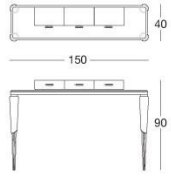

## Odette

Y 726 Giuseppe Iasparra

Console with 4 conical legs covered in cat. P.3 Suede leather and a grooved metal ferrule in the finishes: bright light gold, matt Champagne gold, bright chrome, bright black chrome, matt satin bronze. Underplate edge in metal in the same finishes as the leg ferrules. On the top, drawer unit with 3 drawers covered internally in P.3 Suede leather coordinated with the leg. Handles in grooved metal in the same finish as the leg ferrules. Top finishes: 5 mm bronze or smoky mirror with bevel 20mm, marble with 20mm bevel, Guatemala Green marble, Cortecchia marble, Port Saint Laurent marble, Red Levanto marble, Bardiglio Nuvolato marble, Elegant Brown marble, Shale Rosewood marble, Emperador Dark marble, Silver Wave marble, Agatha Black marble, Frappuccino marble, Calacatta Gold marble.

# TECHNICAL DRAWINGS

scala 1:50