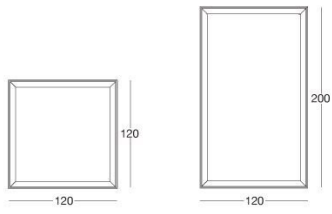

## Nanami

Y 325 Silvia Musetti

Mirror with internal frame in wood covered in colours from the range. Perimeter structure in metal in the finishes: bright light gold, matt Champagne gold, bright chrome, bright black chrome, matt satined bronze.

# TECHNICAL DRAWINGS

scala 1:50