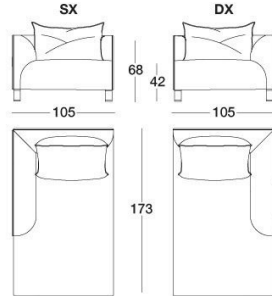

Dormeuse / Dormeuse / Дормез