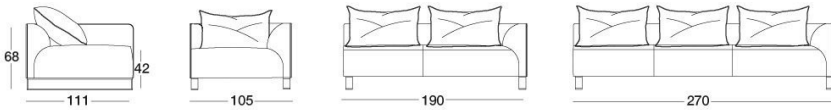

Fold

W 527 Alessandro La Spada

A modular sofa that allows multiple furniture compositions. Characterised - in the leather version only - by an elegant cut in the structure, with metal insert in the finishes: - bright light gold, - matt Champagne gold, - bright chrome, - bright black chrome, - matt satin bronze, - bright pink gold, - matt pink gold. The metal foot matches the finish of the insert, and it is possible to add a wooden insert upholstered in leather or fabric. The great peculiarity of the Fold sofa is provided by the seat, made with a wooden base with non-deformable elastic straps, combined with a polyurethane foam mattress with various density levels. A rigid base layer maintains stability and avoids squashing. At the centre of the seat, we find the "Breeze" insert, a revolutionary open-cell polyurethane foam, with a high level of resistance to ageing and deformation, which guarantees the dispersion of humidity, providing a feeling of the utmost well-being, and ensuring maximum comfort. Finally, a slab of Memory Foam, covered with an upholstery liner in joined resin, guarantees that the seat will return to its initial shape. The backrest cushions are in sterilised goose down. The rest of the structure is in wood covered in high density polyurethane foam. In the version entirely upholstered in fabric, the metal inserts cannot be added. However, it is possible to match the outer part of the structure in leather (with metal insert) with the internal part in a fabric chosen from the samples. Leather and fabric upholstery on the frame cannot be removed, except for the cushions on the backrest.

TECHNICAL DRAWINGS

scala 1:50

Divani / Sofas / Диваны

Terminali Sx / End unit L.H. / Боковые секции Л

Poltrona / Armchair / Кресло

Terminali Dx / End unit R.H. / Боковые секции П

Centrali / Central / Центральные секции