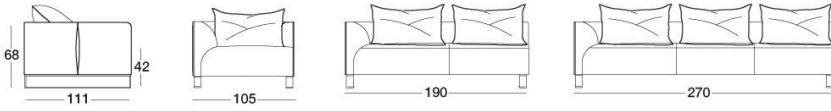

Fold

W 527 Alessandro La Spada

A modular sofa that allows multiple furniture compositions. Characterised - in the leather version only - by an elegant cut in the structure, with metal insert in the finishes: - bright light gold, - matt Champagne gold, - bright chrome, - bright black chrome, - matt satin bronze, - bright pink gold, - matt pink gold. The metal foot matches the finish of the insert, and it is possible to add a wooden insert upholstered in leather or fabric. The great peculiarity of the Fold sofa is provided by the seat, made with a wooden base with non-deformable elastic straps, combined with a polyurethane foam mattress with various density levels. A rigid base layer maintains stability and avoids squashing. At the centre of the seat, we find the "Breeze" insert, a revolutionary open-cell polyurethane foam, with a high level of resistance to ageing and deformation, which guarantees the dispersion of humidity, providing a feeling of the utmost well-being, and ensuring maximum comfort. Finally, a slab of Memory Foam, covered with an upholstery liner in joined resin, guarantees that the seat will return to its initial shape. The backrest cushions are in sterilised goose down. The rest of the structure is in wood covered in high density polyurethane foam. In the version entirely upholstered in fabric, the metal inserts cannot be added. However, it is possible to match the outer part of the structure in leather (with metal insert) with the internal part in a fabric chosen from the samples. Leather and fabric upholstery on the frame cannot be removed, except for the cushions on the backrest.

TECHNICAL DRAWINGS

scala 1:50

Divani / Sofas / Диваны

Terminali Sx / End unit L.H. / Боковые секции Л

Poltrona / Armchair / Кресло

Terminali Dx / End unit R.H. / Боковые секции П

Centrali / Central / Центральные секции