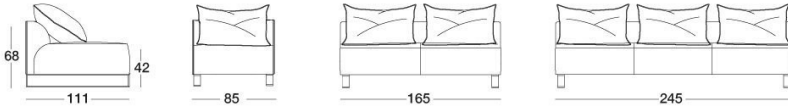

Fold

W 527 Alessandro La Spada

A modular sofa that allows multiple furniture compositions. Characterised - in the leather version only - by an elegant cut in the structure, with metal insert in the finishes: - bright light gold, - matt Champagne gold, - bright chrome, - bright black chrome, - matt satin bronze, - bright pink gold, - matt pink gold. The metal foot matches the finish of the insert, and it is possible to add a wooden insert upholstered in leather or fabric. The great peculiarity of the Fold sofa is provided by the seat, made with a wooden base with non-deformable elastic straps, combined with a polyurethane foam mattress with various density levels. A rigid base layer maintains stability and avoids squashing. At the centre of the seat, we find the "Breeze" insert, a revolutionary open-cell polyurethane foam, with a high level of resistance to ageing and deformation, which guarantees the dispersion of humidity, providing a feeling of the utmost well-being, and ensuring maximum comfort. Finally, a slab of Memory Foam, covered with an upholstery liner in joined resin, guarantees that the seat will return to its initial shape. The backrest cushions are in sterilised goose down. The rest of the structure is in wood covered in high density polyurethane foam. In the version entirely upholstered in fabric, the metal inserts cannot be added. However, it is possible to match the outer part of the structure in leather (with metal insert) with the internal part in a fabric chosen from the samples. Leather and fabric upholstery on the frame cannot be removed, except for the cushions on the backrest.

TECHNICAL DRAWINGS

scala 1:50

Divani / Sofas / Диваны

Terminali Sx / End unit L.H. / Боковые секции Л

Poltrona / Armchair / Кресло

Terminali Dx / End unit R.H. / Боковые секции П

Centrali / Central / Центральные секции