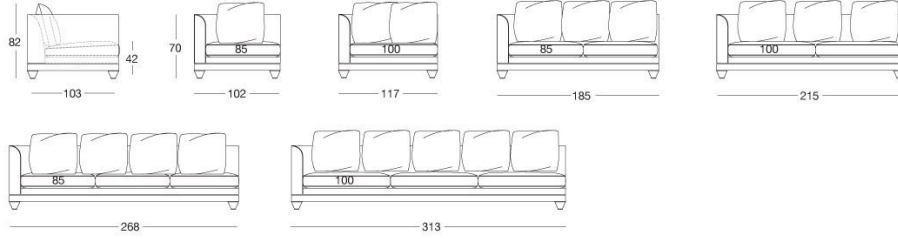

Chopin Free back cushions

W 596 Giuseppe Viganò

Sofa frame in beech wood with elastic bands covered in high density polyurethane foam. Seat and backrest cushions in sterilised goose down, with insert in multi-thickness polyurethane foam. Given the special manufacturing process, the frame upholstery is not removable. Seat and backrest cushion covers are removable. Base and feet available in the following woods: glossy ebony, glossy Canaletto walnut, matt ebony, matt Canaletto walnut. Profiles in bronzed or polished aluminium.

TECHNICAL DRAWINGS

Divani / Sofas / Диваны

scale 1:50

Terminali Sx / End unit L.H. / Боковые секции Л

Terminali Dx / End unit R.H. / Боковые секции П

Centrali / Central / Центральные секции

Angolo / Corner / Угловой элемент