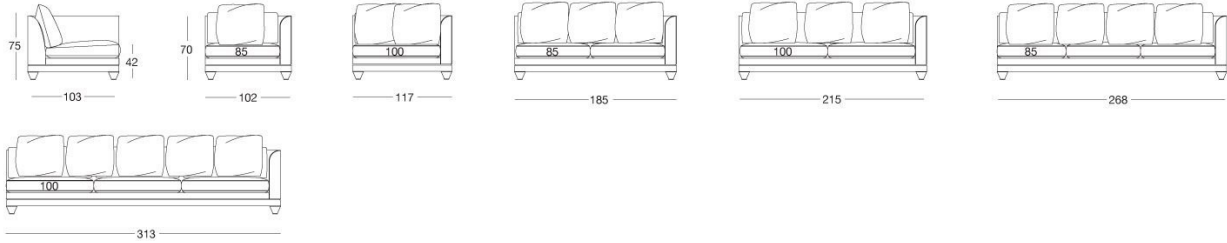

Chopin Free back cushions

W 596 Giuseppe Viganò

Sofa frame in beech wood with elastic bands covered in high density polyurethane foam. Seat and backrest cushions in sterilised goose down, with insert in multi-thickness polyurethane foam. Given the special manufacturing process, the frame upholstery is not removable. Seat and backrest cushion covers are removable. Base and feet available in the following woods: glossy ebony, glossy Canaletto walnut, matt ebony, matt Canaletto walnut. Profiles in bronzed or polished aluminium.

TECHNICAL DRAWINGS

Divani / Sofas / Диваны

scale 1:50

Terminali Sx / End unit L.H. / Боковые секции Л

Terminali Dx / End unit R.H. / Боковые секции П

Centrali / Central / Центральные секции

Angolo / Corner / Угловой элемент