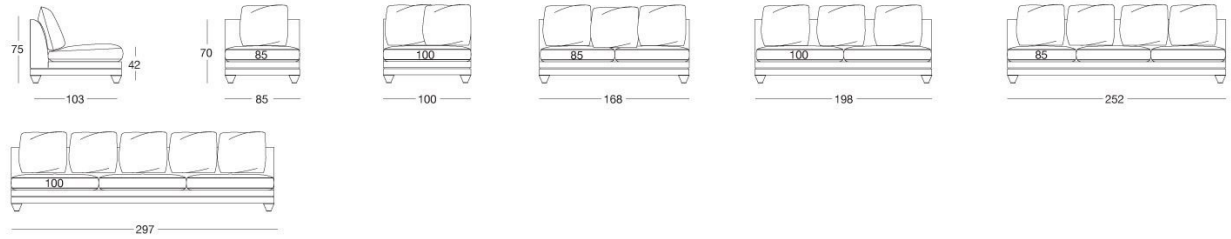

Chopin Free back cushions

W 596 Giuseppe Viganò

Sofa frame in beech wood with elastic bands covered in high density polyurethane foam. Seat and backrest cushions in sterilised goose down, with insert in multi-thickness polyurethane foam. Given the special manufacturing process, the frame upholstery is not removable. Seat and backrest cushion covers are removable. Base and feet available in the following woods: glossy ebony, glossy Canaletto walnut, matt ebony, matt Canaletto walnut. Profiles in bronzed or polished aluminium.

TECHNICAL DRAWINGS

Divani / Sofas / Диваны

scale 1:50

Terminali Sx / End unit L.H. / Боковые секции Л

Terminali Dx / End unit R.H. / Боковые секции П

Centrali / Central / Центральные секции

Angolo / Corner / Угловой элемент