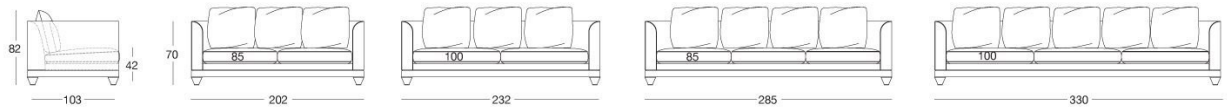

Chopin Free back cushions

W 596 Giuseppe Viganò

Sofa frame in beech wood with elastic bands covered in high density polyurethane foam. Seat and backrest cushions in sterilised goose down, with insert in multi-thickness polyurethane foam. Given the special manufacturing process, the frame upholstery is not removable. Seat and backrest cushion covers are removable. Base and feet available in the following woods: glossy ebony, glossy Canaletto walnut, matt ebony, matt Canaletto walnut. Profiles in bronzed or polished aluminium.

TECHNICAL DRAWINGS

Divani / Sofas / Диваны

scale 1:50

Terminali Sx / End unit L.H. / Боковые секции Л

Terminali Dx / End unit R.H. / Боковые секции П

Centrali / Central / Центральные секции

Angolo / Corner / Угловой элемент