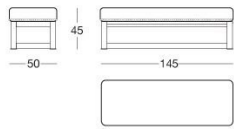

TECHNICAL DRAWINGS

scala 1:50

Materasso - Mattress - Матрасы

Materasso - Mattress - Матрасы