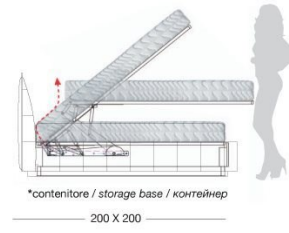

LONGHI

Napoleon bed

W 810 Giuseppe Viganò

Frame in beech plywood, covered in multi-thickness polyurethane foam. The perimeter border is finished by hand, to match the upholstery or in different materials available in the sample selection. The backrest has a "Capitonné" pattern, with buttons in plain colour or with "Swarovski" crystals. Given the special manufacturing process, fabric or leather upholstery is not removable. It is possible to have only the back of the backrest covered in velvet, without quilting, coordinated with the colour of the leather.

TECHNICAL DRAWINGS

Pediera imbottita 20 cm / Upholstered footrest 20 cm / Мягкое изголовье 20 см

scala 1:50

Pediera imbottita 10 cm / Upholstered footrest 10 cm / Мягкое изголовье 10 см

Pediera contenitore / Footrest storage container / Изнажье-контейнер

Panca contenitore / Bench with storage space / Скамья-контейнер