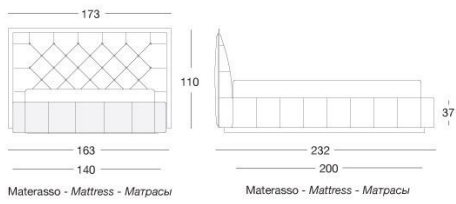

LONGHI

Napoleon bed

W 810 Giuseppe Viganò

Frame in beech plywood, covered in multi-thickness polyurethane foam. The perimeter border is finished by hand, to match the upholstery or in different materials available in the sample selection. The backrest has a "Capitonné" pattern, with buttons in plain colour or with "Swarovski" crystals. Given the special manufacturing process, fabric or leather upholstery is not removable. It is possible to have only the back of the backrest covered in velvet, without quilting, coordinated with the colour of the leather.

TECHNICAL DRAWINGS

Pediera imbottita 20 cm / Upholstered footrest 20 cm / Мягкое изголовье 20 см

scala 1:50

Pediera imbottita 10 cm / Upholstered footrest 10 cm / Мягкое изголовье 10 см

Pediera contenitore / Footrest storage container / Изнажье-контейнер