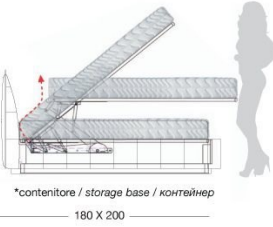

LONGHI

Napoleon bed

W 810 Giuseppe Viganò

Frame in beech plywood, covered in multi-thickness polyurethane foam. The perimeter border is finished by hand, to match the upholstery or in different materials available in the sample selection. The backrest has a "Capitonné" pattern, with buttons in plain colour or with "Swarovski" crystals. Given the special manufacturing process, fabric or leather upholstery is not removable. It is possible to have only the back of the backrest covered in velvet, without quilting, coordinated with the colour of the leather.

TECHNICAL DRAWINGS

Pediera imbottita 20 cm / Upholstered footrest 20 cm / Мягкое изголовье 20 см

scala 1:50

Pediera imbottita 10 cm / Upholstered footrest 10 cm / Мягкое изголовье 10 см

Pediera contenitore / Footrest storage container / Изнажье-контейнер

Panca contenitore / Bench with storage space / Скамья-контейнер