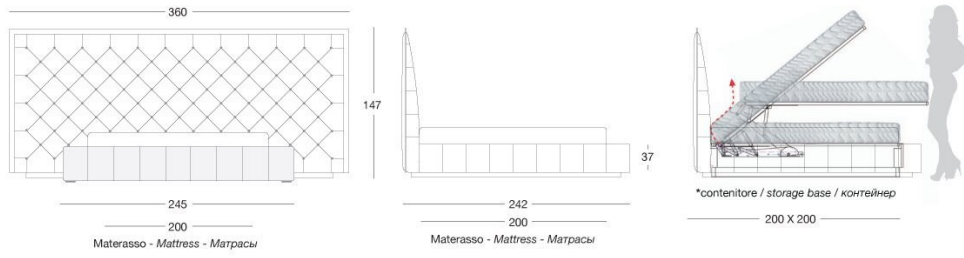

LONGHI

Napoleon bed

W 810 Giuseppe Viganò

Frame in beech plywood, covered in multi-thickness polyurethane foam. The perimeter border is finished by hand, to match the upholstery or in different materials available in the sample selection. The backrest has a "Capitonné" pattern, with buttons in plain colour or with "Swarovski" crystals. Given the special manufacturing process, fabric or leather upholstery is not removable. It is possible to have only the back of the backrest covered in velvet, without quilting, coordinated with the colour of the leather.

TECHNICAL DRAWINGS

Pediera imbottita 20 cm / Upholstered footrest 20 cm / Мягкое изголовье 20 см

scala 1:50

Pediera imbottita 10 cm / Upholstered footrest 10 cm / Мягкое изголовье 10 см

Pediera contenitore / Footrest storage container / Изнажье-контейнер

Panca contenitore / Bench with storage space / Скамья-контейнер