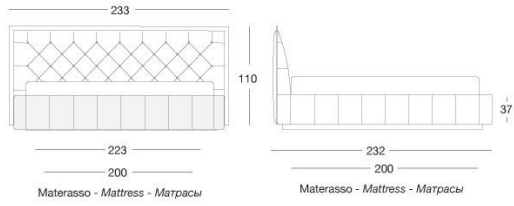

LONGHI

Napoleon bed

W 810 Giuseppe Viganò

Frame in beech plywood, covered in multi-thickness polyurethane foam. The perimeter border is finished by hand, to match the upholstery or in different materials available in the sample selection. The backrest has a "Capitonné" pattern, with buttons in plain colour or with "Swarovski" crystals. Given the special manufacturing process, fabric or leather upholstery is not removable. It is possible to have only the back of the backrest covered in velvet, without quilting, coordinated with the colour of the leather.

TECHNICAL DRAWINGS

Pediera imbottita 20 cm / Upholstered footrest 20 cm / Мягкое изголовье 20 см

scala 1:50

Pediera imbottita 10 cm / Upholstered footrest 10 cm / Мягкое изголовье 10 см

Pediera contenitore / Footrest storage container / Изнажье-контейнер