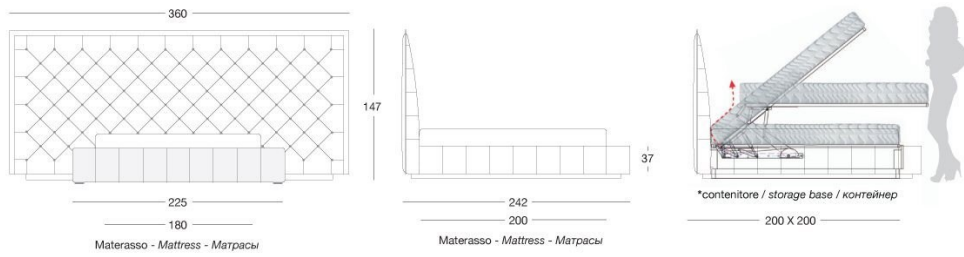

LONGHI

Napoleon bed

W 810 Giuseppe Viganò

Frame in beech plywood, covered in multi-thickness polyurethane foam. The perimeter border is finished by hand, to match the upholstery or in different materials available in the sample selection. The backrest has a "Capitonné" pattern, with buttons in plain colour or with "Swarovski" crystals. Given the special manufacturing process, fabric or leather upholstery is not removable. It is possible to have only the back of the backrest covered in velvet, without quilting, coordinated with the colour of the leather.

TECHNICAL DRAWINGS

Pediera imbottita 20 cm / Upholstered footrest 20 cm / Мягкое изголовье 20 см

scala 1:50

Pediera imbottita 10 cm / Upholstered footrest 10 cm / Мягкое изголовье 10 см

Pediera contenitore / Footrest storage container / Изнажье-контейнер

Panca contenitore / Bench with storage space / Скамья-контейнер