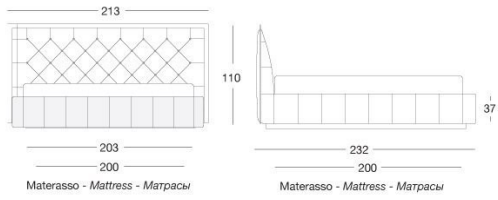

LONGHI

Napoleon bed

W 810 Giuseppe Viganò

Frame in beech plywood, covered in multi-thickness polyurethane foam. The perimeter border is finished by hand, to match the upholstery or in different materials available in the sample selection. The backrest has a "Capitonné" pattern, with buttons in plain colour or with "Swarovski" crystals. Given the special manufacturing process, fabric or leather upholstery is not removable. It is possible to have only the back of the backrest covered in velvet, without quilting, coordinated with the colour of the leather.

TECHNICAL DRAWINGS

Pediera imbottita 20 cm / Upholstered footrest 20 cm / Мягкое изголовье 20 см

scala 1:50

Pediera imbottita 10 cm / Upholstered footrest 10 cm / Мягкое изголовье 10 см

Pediera contenitore / Footrest storage container / Изнажье-контейнер