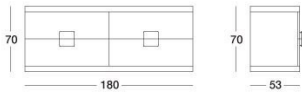

TECHNICAL DRAWINGS

scala 1:50