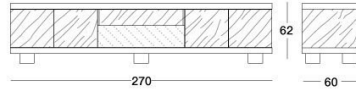

Aspen Evo

Y 740 Giuseppe Viganò

Living room unit with doors and drawers in double version. Version with drawers and container open on both ends: - structure entirely in wood in the finishes: Glossy/matt ebony, glossy/matt Sucupira Luxury, glossy Walnut Burl Wood, - structure entirely in wood in the finishes: Glossy/matt ebony, glossy/matt Sucupira Luxury, glossy Walnut Burl Wood with top in wood, marble, crystal or mirror, - structure entirely covered in leather (sides also) with top in wood, marble, crystal or mirror. Ground metal edges in the following finishes: - bright pink gold, - matt pink gold, - bright light gold, - matt Champagne gold, - bright chrome, - bright black chrome, - matt satined bronze. Variation with doors and flap door with central compartment: - structure entirely in wood in the finishes: Glossy/matt ebony, glossy/matt Sucupira Luxury, glossy Walnut Burl Wood, - structure entirely in wood in the finishes: Glossy/matt ebony, glossy/matt Sucupira Luxury, glossy Walnut Burl Wood with top in wood, marble, crystal or mirror and central flap door covered in leather from the range, - structure entirely covered in leather (sides also) with top in wood, marble, crystal or mirror. Ground metal edges in the following finishes: - bright pink gold, - matt pink gold, - bright light gold, - matt Champagne gold, - bright chrome, - bright black chrome, - matt satined bronze.

TECHNICAL DRAWINGS

scala 1:50

Versione con vano passante / Version with display case / Версия со сквозной нишей

Struttura legno / Wood structure / Каркас из дерева

Struttura pelle / Leather structure / Каркас из кожи

Versione con ribalta centrale / Version with central flap door / Версия с центральной откидной крышкой

Struttura legno / Wood structure / Каркас из дерева

Struttura legno ribalta in pelle / Wood structure with flap door in leather / Каркас из дерева, откидная крышка из кожи