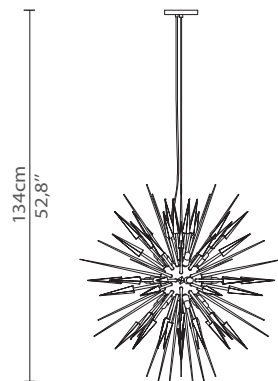

CABINETS & BOOKCASES

EXPLOSION | suspension

DIMENSIONS

Cord Height: Adjustable with 200cm
| 78,74"

Height: 134cm | 52,8"
Diameter: 71cm | 27,95"

MATERIALS

Body: Brass & Crystal Glass

STANDARD FINISHES

Body: Gold plated

WEIGHT

Apróx: 18kg | 39lbs

BULBS

18x g9 Halogen Bulbs (40W
max)*USA not included
Voltage: 220-240V

PACKAGING

Volume: 0,44m³ | 15,51ft³
Weight: 23kg | 50lbs