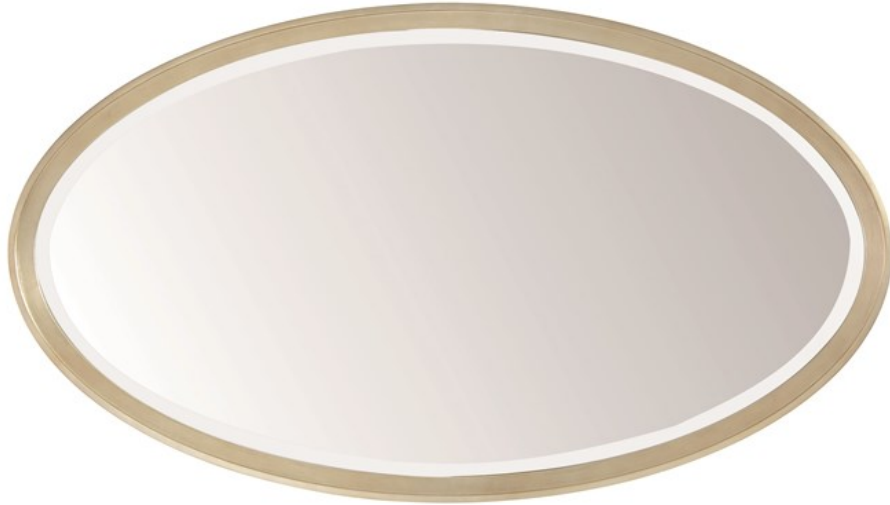

caracole

LOOKING GOOD

cla-417-046

COLLECTION: Caracole Classic

DIMENSIONS: 60W x 1.5D x 34H

Glamorous by nature, this oval horizontal mirror is an endless source of inspiration. You'll be intrigued by its soft Taupe Silver Leaf finish and how it naturally becomes a focal point, reflecting the beauty of its surroundings.

FINISH:

Taupe_Silver_Leaf