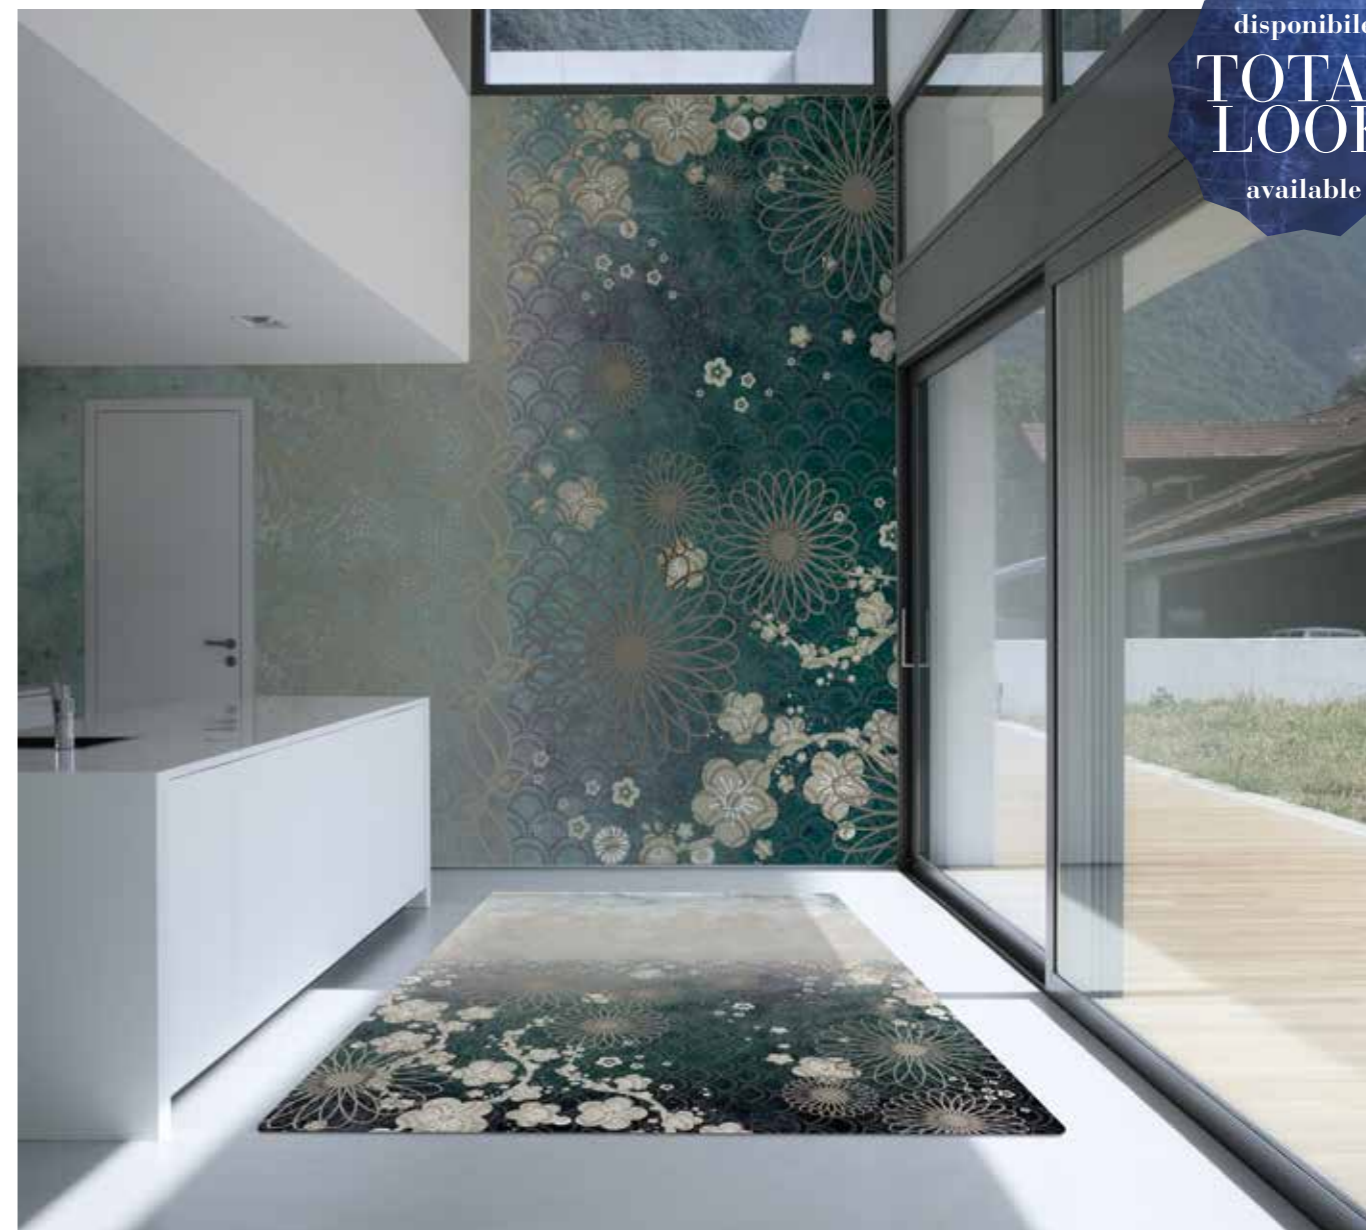

DIGIT COLLECTION
Tappeto stampato, in poliestere e cotone, disponibile in vari soggetti e colori.
Printed rug, polyester and cotton, available in various subjects and colors.