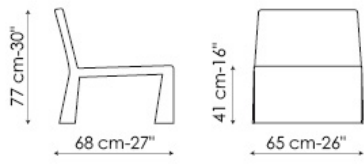

Ketch Lounge