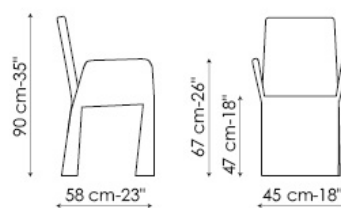

UPHOLSTERY:

fabric
eco-leather
leather

Miss Ketch