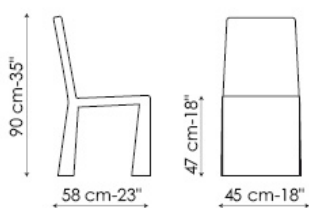

UPHOLSTERY:

fabric
eco-leather
leather

Miss Ketch