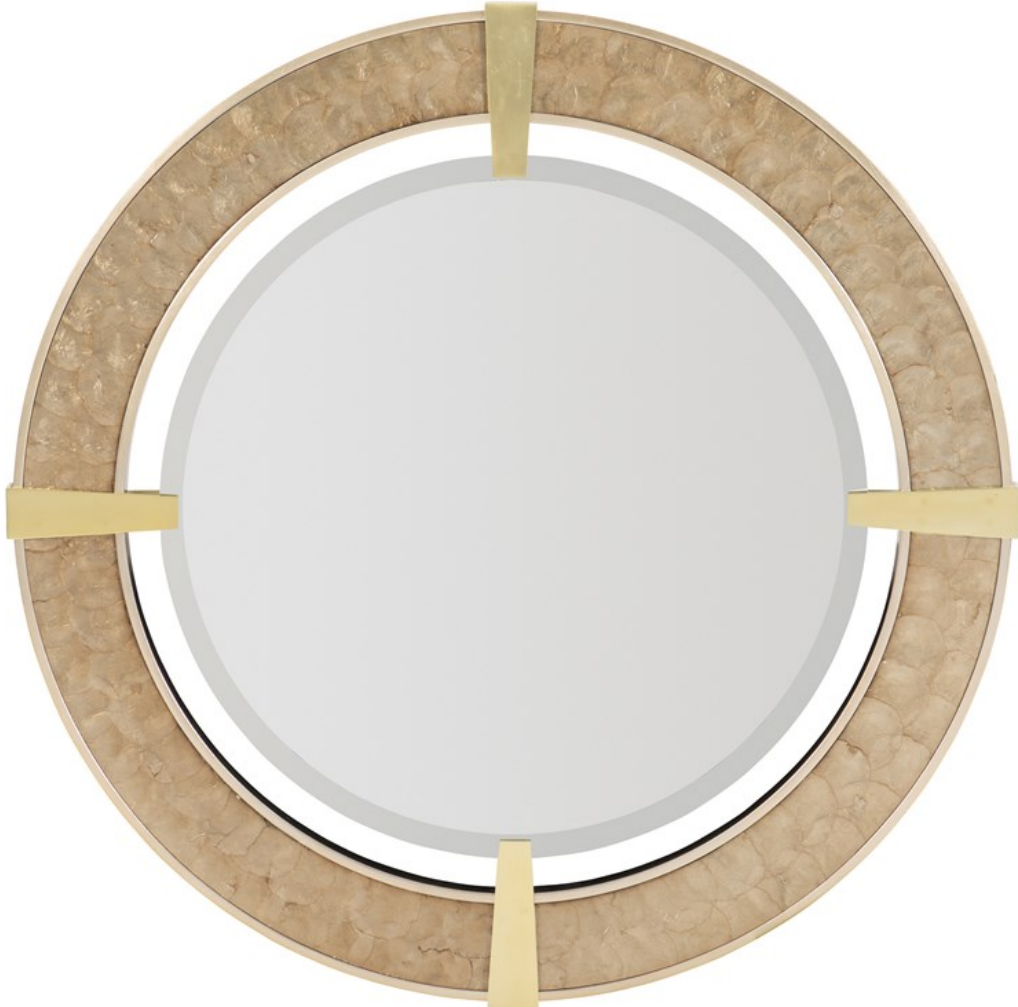

caracole

INSPIRED VISION

cla-018-041

COLLECTION: Caracole Classic

DIMENSIONS: 38 dia x 1.75D x 38.5H

No matter which way you look, this round mirror offers refreshing elegance. Framed with a stunning Capiz shell overlay in a warm brown tint, it boasts highlights of Warm Reflections. Metal-plated accents in Platinum Gold add to its eye-catching appeal. Perfect for an entry, hallway, bedroom or living space, it's destined to add modern organic beauty to your home environment.

FINISH:

Warm
Reflections

Platinum Gold