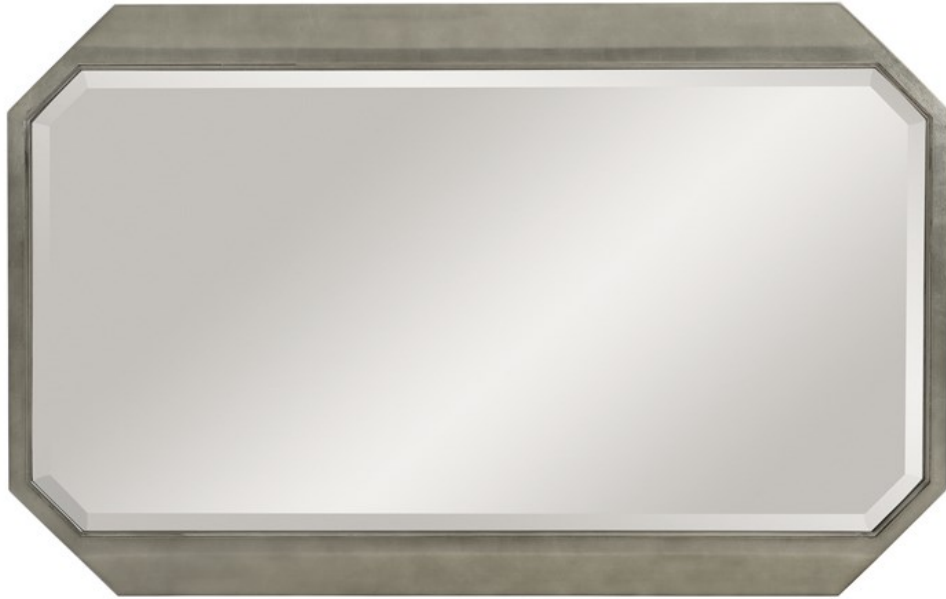

caracole

CUTTING CORNERS

cla-017-047

COLLECTION: Caracole Classic

DIMENSIONS: 54W x 1.5D x 34H

The asymmetry of this octagonal mirror makes it au current for today. The Smoldering Leaf frame has been strategically tapered around its ends to enhance the sleekness of this piece. The ultra-clear mirror is generously beveled and can be hung horizontally over a sofa or vertically down a long hallway.