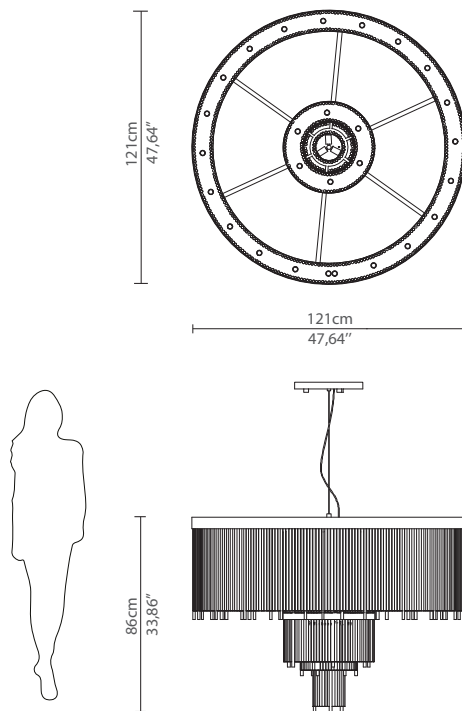

CABINETS & BOOKCASES

PHARO II | suspension

DIMENSIONS

Cord Height: Adjustable with 200cm | 78,74"

Height: 86cm | 33,86"

Diameter: 121cm | 47,64"

MATERIALS

Body: Brass & Crystal Glass

STANDARD FINISHES

Body: Gold plated

WEIGHT

Apróx: 100kg | 220,46lbs

BULBS

33x g9 Halogen Bulbs (40W max)*USA not included

Voltage: 220-240V

PACKAGING

Volume: 1,26m³ | 44,50 ft³

Weight: 120kg | 264,55lbs