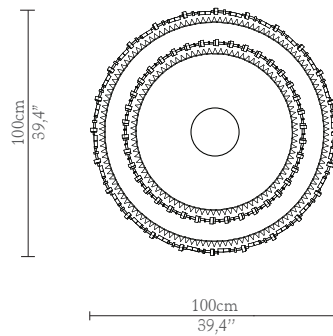

CABINETS & BOOKCASES

EMPIRE II | suspension

DIMENSIONS

Cord Height: Adjustable with
200cm | 78,74"

Height: 92cm | 36,2"
Diameter: 100cm | 39,4"

MATERIALS

Body: Brass & Crystal Glass

STANDARD FINISHES

Body: Gold plated

WEIGHT

Aprox: 85kg | 187,4lbs

BULBS

32x g9 Halogen Bulbs (40W
max)*USA not included
Voltage: 220-240V

PACKAGING

Volume: 1,3m³ | 46 ft³
Weight: 100kg | 220,5lbs