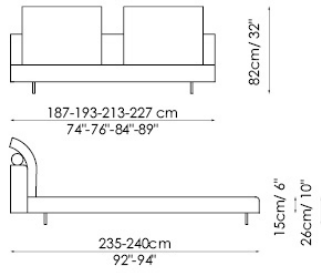

mat dove grey painted metal

mat amaranth painted metal

copper 30 metal

brass 30 metal

Bed bases available for this double bed:

154x205 cm / 61x81"

160x200 cm / 63x79"

180x200 cm / 71x79"

194x205 cm / 16x81"

Owen

Owen ego