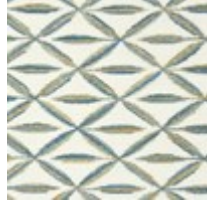

## UNDER CURRENTS

uph-419-cr2-a

**COLLECTION:** Caracole Upholstery

**DIMENSIONS:** 37.75W x 37.75D x 28.25H

Fresh yet understated, the corner segment of this stunning modular sectional embodies easygoing elegance. Its fresh coastal personality shines through in a palette of soft neutrals paired with sea glass blue-greens. Undulating lines mimicking waves are quilted into the outside back of this sectional and add to its unique presence. A soft Whisper of Gold finish lends a touch of sheen to its base and legs. For gatherings large or small, this sophisticated sectional conveys comfort and style.

**CONSTRUCTION:** Spring down cushion. | 8-Way hand tied seat. | Feather down pillows.

**FINISH:**

Whisper\_of\_Gold

**FABRIC:**

Body Fabric:  
2702-87CC-P

Pillow Fabric: 1-  
20" x 20" Pillow  
8338-52CC

1-17" x 17"  
Pillow 2703-  
52CC