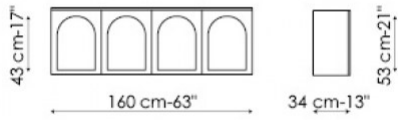

Panca - bench