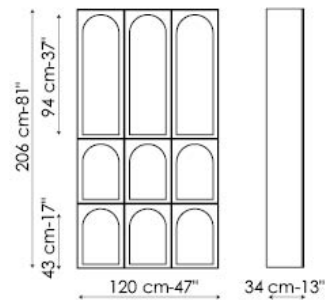

FRAME:

mat lacquered wood

Front: white

Side and inside: anthracite grey

Shelf: anthracite grey

Combinazione - Combination 1

Combinazione - Combination 2

Combinazione - Combination 3