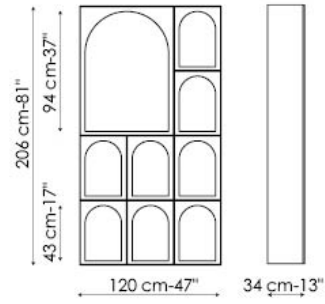

FRAME:

mat lacquered wood

Front: white

Side and inside: anthracite grey

Shelf: anthracite grey

Combinazione - Combination 1

Combinazione - Combination 2

Combinazione - Combination 3