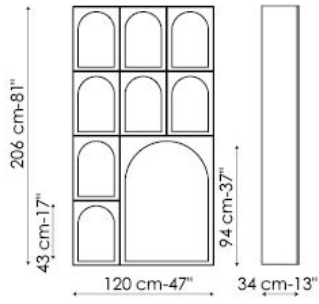

FRAME:

mat lacquered wood

Front: white

Side and inside: anthracite grey

Shelf: anthracite grey

Combinazione - Combination 1

Combinazione - Combination 2

Combinazione - Combination 3