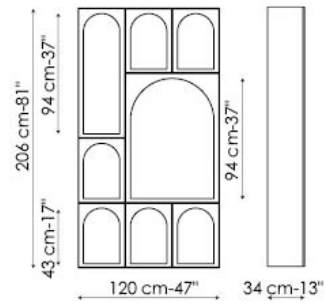

Combinazione - Combination 6