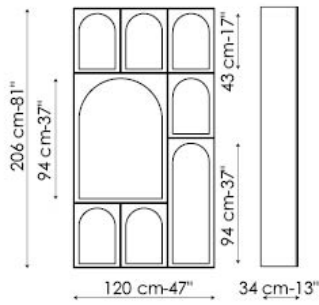

Combinazione - Combination 5