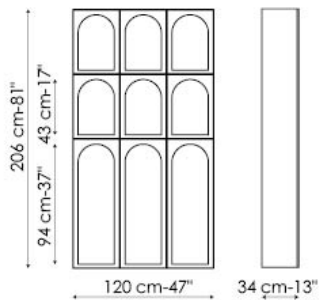

Cabinet de Curiosité

Fabrice Berrux

Cabinet de Curiosité consists of different modules, which can be mixed and matched freely to achieve the desired configuration. Every module consists of a façade and a variable number of windows and niches intended to house, organise and highlight books, ornaments and all sorts of objects.

FRAME:

mat lacquered wood

Front: white

Side and inside: anthracite grey

Shelf: anthracite grey

Combinazione - Combination 1

Combinazione - Combination 2

Combinazione - Combination 3