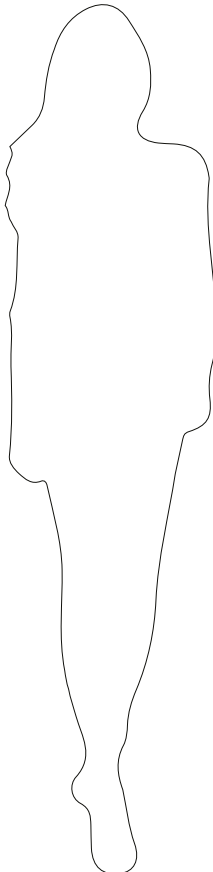

## DIMENSIONS

Cord Height: Adjustable with 200cm | 78,74"

Height: 124cm | 48,82"

Length: 21,5cm | 8,46"

Depth: 21,5cm | 8,46"

## MATERIALS

Body: Brass & Crystal Glass