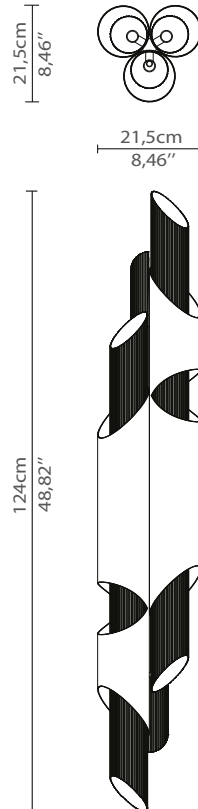

## DIMENSIONS

Cord Height: Adjustable with 200cm | 78,74"

Height: 124cm | 48,82"

Length: 21,5cm | 8,46"

Depth: 21,5cm | 8,46"

## MATERIALS

Body: Brass & Crystal Glass

## WEIGHT

Aprox: 15kg | 33,07lbs