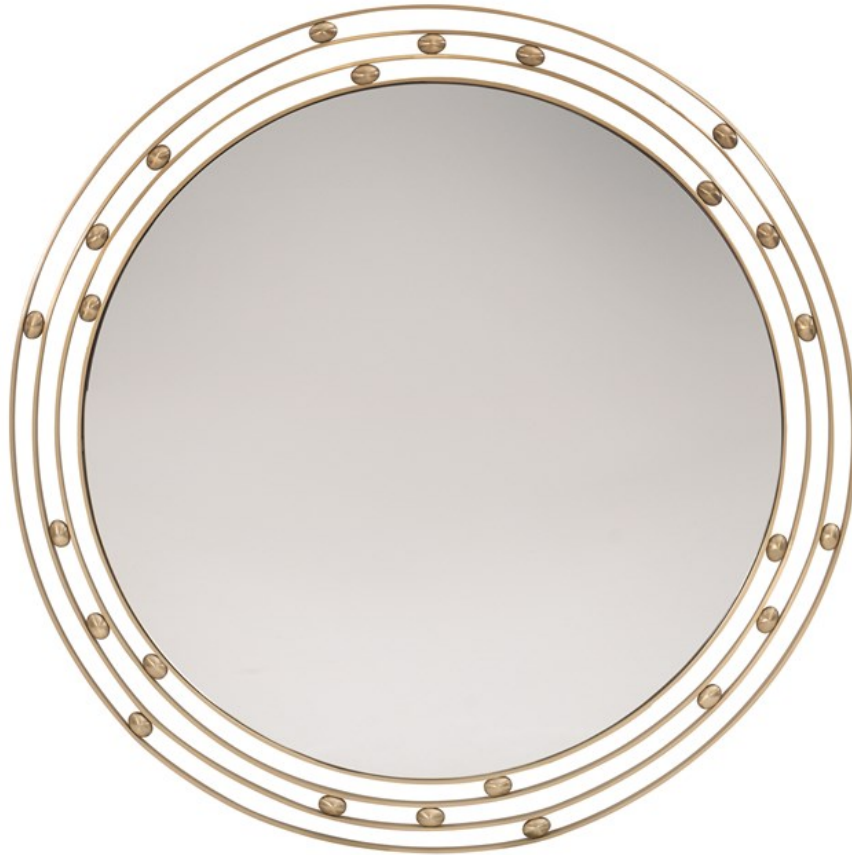

# caracole

## THE GALAXY MIRROR

sig-418-041

**COLLECTION:** Signature Urban

**DIMENSIONS:** 39.5 dia x 1 H

José Leite de Castro puts a geometric spin on the classic round mirror with this artful creation. It features a tapered series of circles crafted from shimmering solid brass and artfully joined together with orbiting balls. For an added touch of luxe detail, the designer crafted this accent with gold mirror.