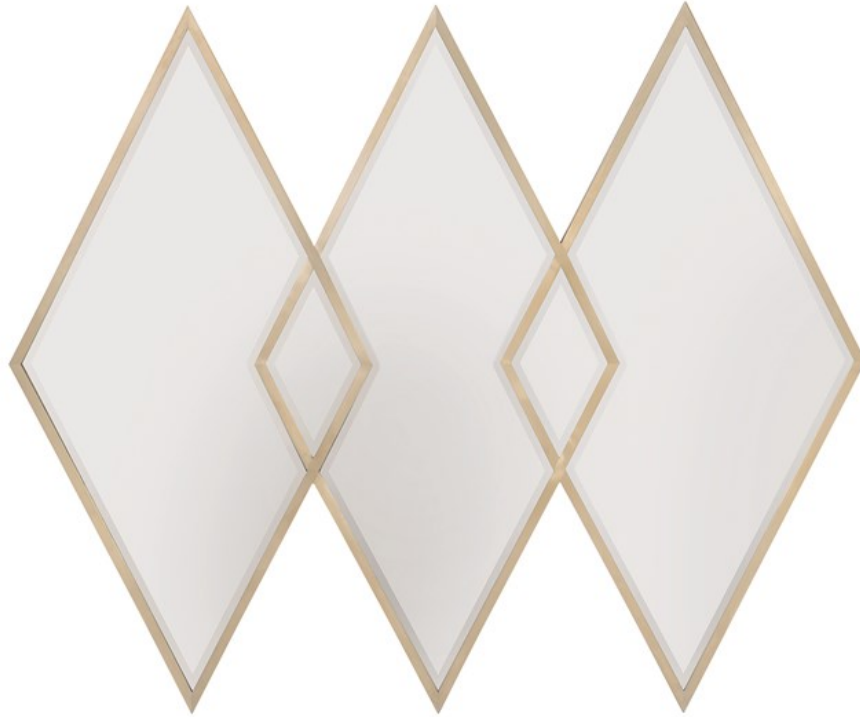

caracole

THREE OF DIAMONDS

cla-418-043

COLLECTION: Caracole Classic

DIMENSIONS: 49W x 1.25D x 41H

Created for design-lovers, this spectacular mirror has style in spades. Its metal frame is crafted of three intersecting diamonds and finished with beveled mirror. A Golden Blonde Leaf finish adds even more alluring charm while its distinctive design is naturally captivating. You'll never look at a plain mirror the same again.

FINISH:

Golden_Blonde_Leaf