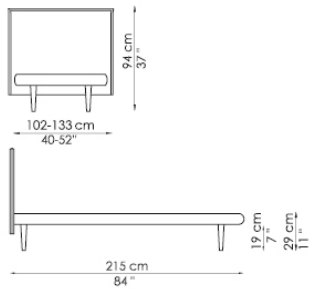

silver painted metal

mat white painted metal

mat anthracite grey painted metal

mat dove grey painted metal

plexiglass

set 2 castors

Bed bases available for this single bed:

90x200 cm / 35x79"

120x200 cm / 47x79"

Billo

Mister Billo