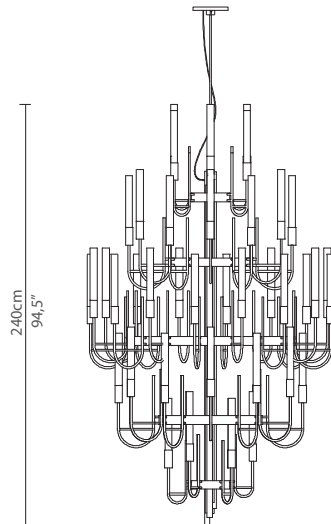

CABINETS & BOOKCASES

GALA | chandelier

DIMENSIONS

Cord Height: Adjustable with 200cm | 78,74"

Height: 240cm | 94,5"

Diameter: 142cm | 56"

MATERIALS

Body: Brass & Crystal Glass

STANDARD FINISHES

Body: Gold plated

WEIGHT

Aprox: 150kg | 331lbs

BULBS

52x g9 Halogen Bulbs (40W max)*USA not included

Voltage: 220-240V

PACKAGING

Volume: 5,78m³ | 204,1 ft³

Weight: 170kg | 375lbs