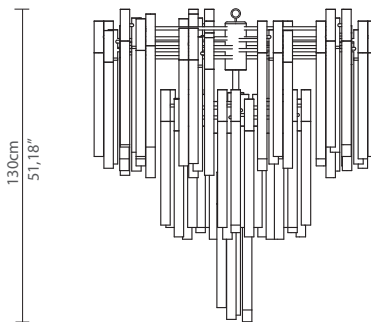

CABINETS & BOOKCASES

BURJ | chandelier

120cm
47,24"

130cm
51,18"

DIMENSIONS

Cord Height: Adjustable with 200cm
| 78,74"

Height: 130cm | 51,18"

Diameter: 120cm | 47,24"

MATERIALS

Body: Brass & Crystal Glass

STANDARD FINISHES

Body: Gold plated

WEIGHT

Aprox: 64kg | 141lbs

BULBS

114x g9 Halogen Bulbs (40W
max)*USA not included
Voltage: 220-240V

PACKAGING

Volume: 1,8m³ | 63,6ft³
Weight: 120kg | 265lbs