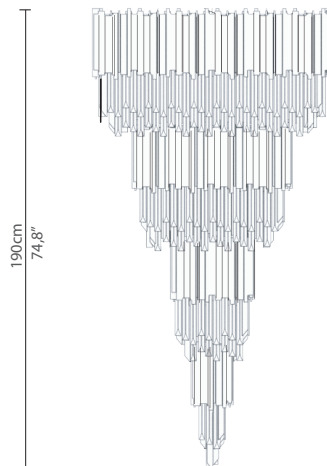

CABINETS & BOOKCASES

EMPIRE SQUARE | chandelier

DIMENSIONS

Cord Height: Adjustable with 200cm | 78,74"

Height: 190cm | 74,8"

Length: 106cm | 41,7"

Depth: 106cm | 41,7"

MATERIALS

Body: Brass & Crystal Glass

STANDARD FINISHES

Body: Gold plated

WEIGHT

Aprox: 120kg | 265lbs

BULBS

75x g9 Halogen Bulbs (40W max)*USA not included
Voltage: 220-240V

PACKAGING

Volume: 1,18m³ | 42 ft³
Weight: 150kg | 330lbs