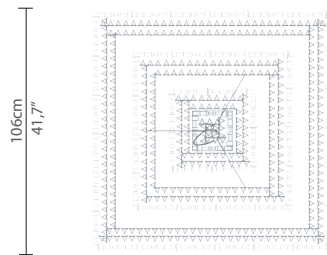

CABINETS & BOOKCASES

EMPIRE SQUARE | chandelier

DIMENSIONS

Cord Height: Adjustable with 200cm | 78,74"

Height: 190cm | 74,8"

Length: 106cm | 41,7"

Depth: 106cm | 41,7"

MATERIALS

Body: Brass & Crystal Glass

STANDARD FINISHES

Body: Gold plated

WEIGHT

Aprox: 120kg | 265lbs

BULBS

75x g9 Halogen Bulbs (40W max)*USA not included
Voltage: 220-240V

PACKAGING

Volume: 1,18m³ | 42 ft³
Weight: 150kg | 330lbs