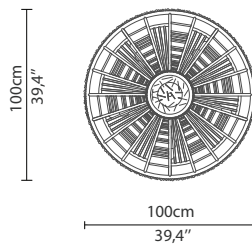

CABINETS & BOOKCASES

SCALA | chandelier

DIMENSIONS

Cord Height: Adjustable with 200cm | 78,74"

Height: 200cm | 78,74"

Diameter: 100cm | 39,4"

MATERIALS

Body: Brass & Swarovski Crystals

STANDARD FINISHES

Body: Gold plated & Gold teak
Swarovski Crystals

WEIGHT

Aprox: 88kg | 194lbs

BULBS

37x g9 Halogen Bulbs (40W max)*USA not included
Voltage: 220-240V

PACKAGING

Volume: 2,4m³ | 84,8ft³
Weight: 155kg | 342lbs