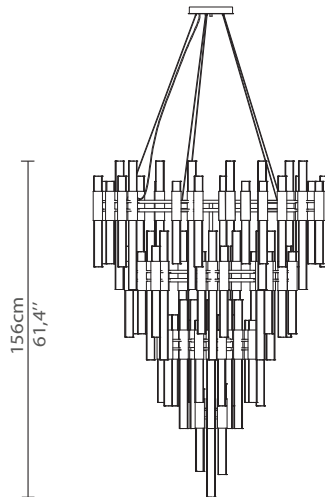

CABINETS & BOOKCASES

WATERFALL | chandelier

109cm  
42,9"

156cm  
61,4"

## DIMENSIONS

Cord Height: Adjustable with 200cm  
| 78,74"

Height: 156cm | 61,4"

Diameter: 109 cm | 42,9"

## WEIGHT

Apróx: 69kg | 152,1lbs

## PACKAGING

Volume: 2,1 m<sup>3</sup> | 74,2ft<sup>3</sup>

Weight: 89kg | 196,2lbs