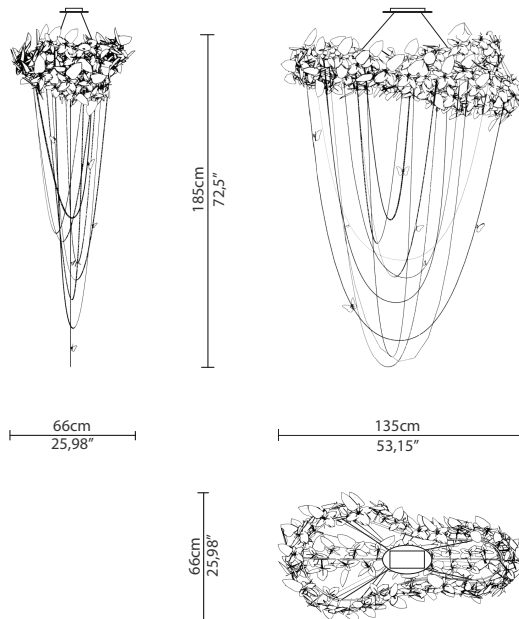

## DIMENSIONS

Chain Height: Adjustable with 200cm | 78,74"

Height: 185cm | 72,5"  
Length: 135cm | 53,15"  
Depth: 66cm | 25,98"

## WEIGHT

Aprox: 16kg | 35,2lbs

## PACKAGING

Volume: 1,02m<sup>3</sup> | 36 ft<sup>3</sup>  
Weight: 37kg | 82lbs