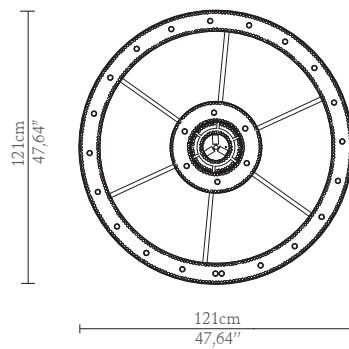

CABINETS & BOOKCASES

PHARO | chandelier

DIMENSIONS

Cord Height: Adjustable with
200cm | 78,74"

Height: 187cm | 112"
Diameter: 121cm | 47,64"

MATERIALS

Body: Brass & Crystal Glass

STANDARD FINISHES

Body: Gold plated

WEIGHT

Aprox: 160kg | 352,74lbs

BULBS

47x g9 Halogen Bulbs (40W
max)*USA not included
Voltage: 220-240V

PACKAGING

Volume: 5,1m³ | 180,1 ft³
Weight: 200kg | 440,92lbs