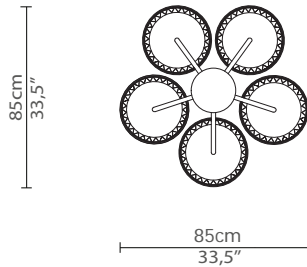

CABINETS & BOOKCASES

LIBERTY | chandelier

DIMENSIONS

Chain Height: customizable on purchase

Height: 203cm | 79,9"

Length: 85cm | 33,5"

Depth: 85cm | 33,5"

MATERIALS

Body: Brass & Crystal Glass

STANDARD FINISHES

Body: Gold plated

WEIGHT

Aprox: 70kg | 154,32lbs

BULBS

40x g9 Halogen Bulbs (40W max)*USA not included
Voltage: 220-240V

PACKAGING

Volume: 0,147m³ | 5,19ft³
Weight: 85kg | 187lbs