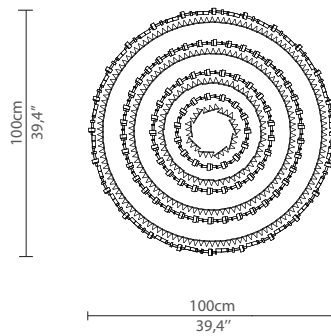

## DIMENSIONS

Cord Height: Adjustable with 200cm | 78,74"

Height: 150cm | 59"

Diameter: 100cm | 39,4"

## WEIGHT

Apróx: 107kg | 236lbs

## PACKAGING

Volume: 1,07m<sup>3</sup> | 38 ft<sup>3</sup>  
Weight: 137kg | 302lbs