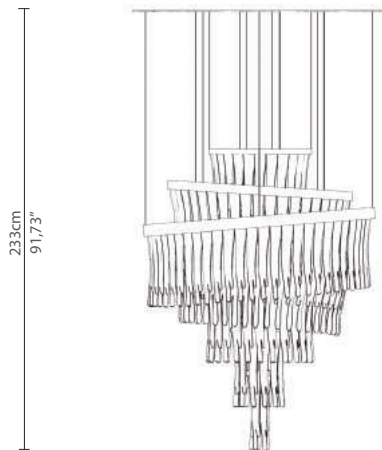

CABINETS & BOOKCASES

BABEL | chandelier

120cm
47,24"

DIMENSIONS

Height: 233cm | 91,73"

Diameter: 120cm | 47,24"

MATERIALS

Body: Brass & Crystal Glass

STANDARD FINISHES

Body: Gold plated

WEIGHT

Aprox: 190kg | 418,9lbs

BULBS

50x g9 Halogen Bulbs (40W max)*USA not included
Voltage: 220-240V

PACKAGING

Volume: 1,1m³ | 38,8ft³

Weight: 220kg | 485,02lbs