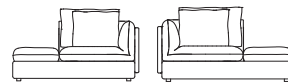

OTHER FABRIC OPTIONS

KVADRAT REMIX

KVADRAT HALLINGDAL

COM AVAILABLE ON REQUEST

RIGHT / LEFT ARM

Length: 160 cm
Depth: 100 cm
Height: 70 cm
Seat Height: 35 cm

RIGHT / LEFT CHAISE LOUNGE

Length: 160 cm
Depth: 100 cm
Height: 70 cm
Seat Height: 35 cm

LARGE CENTER

Width: 212 cm
Length: 100 cm
Height: 75 cm
Seat Height: 35 cm

SMALL CENTER

Width: 94 cm
Depth: 100 cm
Height: 70 cm
Seat Height: 35 cm

CORNER

Width: 100 cm
Depth: 100 cm
Height: 70 cm
Seat Height: 35 cm

OTTOMAN

Width: 94 cm
Depth: 94 cm
Height: 40 cm
Seat Height: 35 cm

MATERIALS

Frame of 100% Chipboard Beech, Foam, Memory Foam and feathers/down.

CARE INSTRUCTIONS

Follow instructions on partner.norr11.com

COUNTRY OF ORIGIN