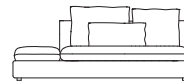

OTHER FABRIC OPTIONS

KVADRAT REMIX

KVADRAT HALLINGDAL

COM AVAILABLE ON REQUEST

RIGHT / LEFT ARM

Length: 160 cm
Depth: 100 cm
Height: 70 cm
Seat Height: 35 cm

RIGHT / LEFT CHAISE LOUNGE

Length: 160 cm
Depth: 100 cm
Height: 70 cm
Seat Height: 35 cm

LARGE CENTER

Width: 212 cm
Length: 100 cm
Height: 75 cm
Seat Height: 35 cm

SMALL CENTER

Width: 94 cm
Depth: 100 cm
Height: 70 cm
Seat Height: 35 cm

CORNER

Width: 100 cm
Depth: 100 cm
Height: 70 cm
Seat Height: 35 cm

OTTOMAN

Width: 94 cm
Depth: 94 cm
Height: 40 cm
Seat Height: 35 cm

MATERIALS

Frame of 100% Chipboard Beech, Foam, Memory Foam and feathers/down.

CARE INSTRUCTIONS

Follow instructions on partner.norr11.com

COUNTRY OF ORIGIN