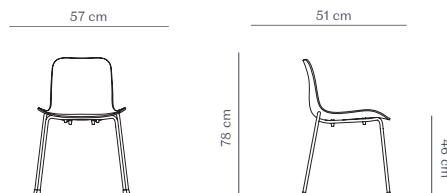

DIMENSIONS

Width: 57 cm
 Depth: 51 cm
 Height: 78 cm
 Seat Height: 46 cm

MATERIALS

The legs are made of aluminium. The shell is made of plastic (technoFin PP GF 30 1 D 11 natur(86564)).

CARE INSTRUCTIONS

Follow instructions on partner.norr11.com