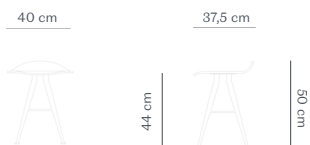

The Barfly series comes in three different heights; two bar heights and one lower stool in dining height making the series suitable for both residential and commercial use while the seat comes in various wood and upholstery finishes.

## DIMENSIONS

Barfly High  
W 40 cm / D 37,5 cm / H 80 cm / SH 74 cm

Barfly Low  
W 40 cm / D 37,5 cm / H 70 cm / SH 64 cm

Barfly Stool  
W 40 cm / D 37,5 cm / H 50 cm / SH 44 cm