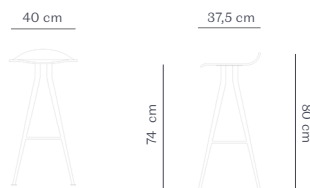

The Barfly series comes in three different heights; two bar heights and one lower stool in dining height making the series suitable for both residential and commercial use while the seat comes in various wood and upholstery finishes.

## DIMENSIONS

Barfly High  
W 40 cm / D 37,5 cm / H 80 cm / SH 74 cm

Barfly Low  
W 40 cm / D 37,5 cm / H 70 cm / SH 64 cm

Barfly Stool  
W 40 cm / D 37,5 cm / H 50 cm / SH 44 cm