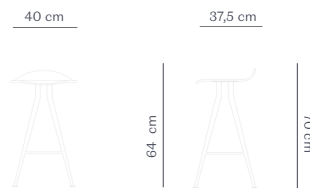

The Barfly series comes in three different heights; two bar heights and one lower stool in dining height making the series suitable for both residential and commercial use while the seat comes in various wood and upholstery finishes.

## DIMENSIONS

Barfly High  
W 40 cm / D 37,5 cm / H 80 cm / SH 74 cm

Barfly Low  
W 40 cm / D 37,5 cm / H 70 cm / SH 64 cm

Barfly Stool  
W 40 cm / D 37,5 cm / H 50 cm / SH 44 cm