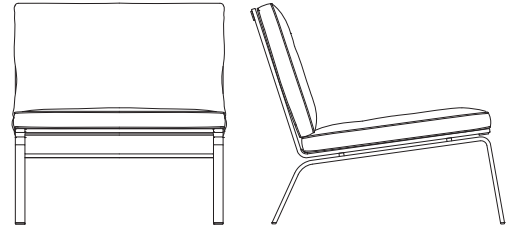

MAN Chair

Rune Krøjgaard & Knut Bendik Humlevik

Variation	Cost EUR RRP EUR
Velvet Midnight Blue, Rosewood, Taupe, Olive	1.155 2.499
Premium Leather Black	1.247 2.699
Vintage Leather Anthracite, Dark Brown, Rust, Camel, Cognac	1.386 2.999
Noir Leather Black, Cognac, Mineral	1.386 2.999

COM/COL available on request