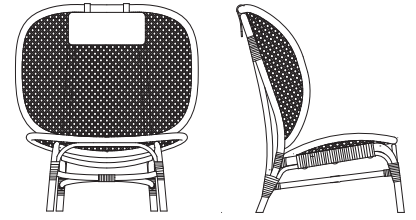

Nomad Chair

Kristian Sofus Hansen & Tommy Hyldahl

Variation	Cost EUR RRP EUR
Cognac	462 999
Black	462 999

DIMENSIONS

W 100 / D 90 / H 110 cm
Seating Height: 39 cm

FRAME

100% bamboo. Cushions of
foam, leather and cotton.

FRAME VARIATIONS

Natural
Black

COUNTRY OF ORIGIN

China