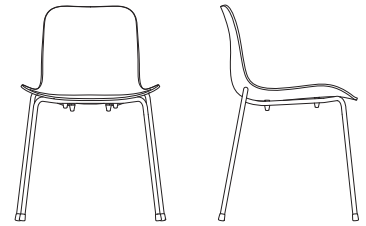

Langue Stack

Rune Krøjgaard & Knut Bendik Humlevik

Variation	Cost EUR RRP EUR
Black, Plastic Off White, Flint Grey, Gargoyle Brown, Army Green, Burgundy, Anthracite Black	92 199
Brass, Plastic	115 249
Black, Velvet Midnight Blue, Rosewood, Taupe, Olive	161 349
Brass, Velvet	184 399
Black, Premium Leather Black	231 499
Brass, Premium Leather	254 549
Black, Vintage Leather Anthracite, Dark Brown, Rust, Camel, Cognac	277 599
Brass, Vintage Leather	300 649
Black, Noir Leather Black, Cognac, Mineral	277 599
Brass, Noir Leather	300 649
Black, Kvadrat Group 1 Remix, Rewool, Melange Nap	184 399
Brass, Kvadrat Group 1	208 449
Black, Kvadrat Group 2 Hallingdal, Foss, Twill Weave, Steelcut Trio, Canvas, Harald	231 499
Brass, Kvadrat Group 2	254 549
Black, Kvadrat Group 3 Vidar, Divina Melange, Divina MD	254 549
Brass, Kvadrat Group 3	277 599

COM/COL available on request

DIMENSIONS

W 50 / D 51 / H 78 cm
Seating Height: 46 cm

FRAME

Aluminium base, glass reinforced Polypropylene (techno-
Fin PP GF 30 I D II natur(86564)).

FRAME VARIATIONS

Black
Brass

COUNTRY OF ORIGIN

EU