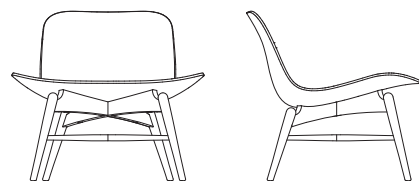

Langue Original Lounge

Rune Krøjgaard & Knut Bendik Humlevik

Variation	Cost EUR RRP EUR
Velvet Midnight Blue, Rosewood, Taupe, Olive	323 699
Premium Leather Black	416 899
Vintage Leather Anthracite, Dark Brown, Rust, Camel, Cognac	554 1.199
Noir Leather Black, Cognac, Mineral	554 1.199
Kvadrat Group 1 Remix, Rewool, Melange Nap	392 849
Kvadrat Group 2 Hallingdal, Foss, Twill Weave, Steelcut Trio, Canvas, Harald	416 899
Kvadrat Group 3 Vidar, Divina Melange, Divina MD	462 999

COM/COL available on request

DIMENSIONS

W 69,5 / D 64 / H 61,5 cm
Seating Height: 36 cm

FRAME

Beech frame, shell
Polypropylene with 30% glass
(technoFin PP GF 30 I D II natur(86564)).

FRAME VARIATIONS

Natural
Dark Stained
Black
Smoked

COUNTRY OF ORIGIN

EU