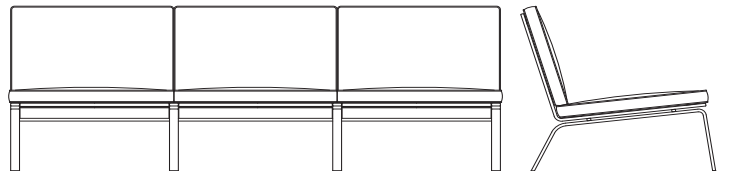

MAN Three Seater

Rune Krøjgaard & Knut Bendik Humlevik

Variation	Cost EUR RRP EUR
Velvet Midnight Blue, Rosewood, Taupe, Olive	2.773 5.999
Premium Leather Black	3.004 6.499
Vintage Leather Anthracite, Dark Brown, Rust, Camel, Cognac	3.466 7.499
Noir Leather Black, Cognac, Mineral	3.466 7.499

COM/COL available on request

DIMENSIONS

Two Seater: L 132 / D 74 / H 75 cm

Three Seater: L 197 / D 74 / H 75 cm

SEATING HEIGHT

34 cm

MATERIAL

Stainless steel frame, fitted
with reinforced canvas.

COUNTRY OF ORIGIN

EU