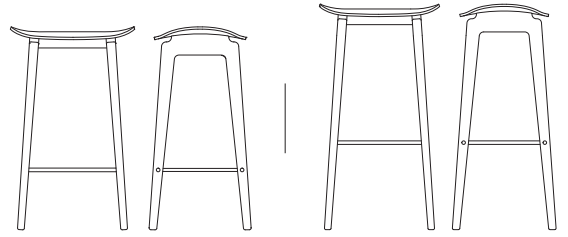

NY11 Bar Chair

Rune Krøjgaard & Knut Bendik Humlevik

Variation	Cost EUR RRP EUR
NY11 Bar Chair w/o upholstery	184
Natural, Dark Stained, Black, Smoked	399
Wool	208
Coal Grey, Light Grey, Fawn, Forest Green, Navy Blue	449
Velvet	208
Midnight Blue, Rosewood, Taupe, Olive	449
Premium Leather	221
Black	479
Vintage Leather	244
Anthracite, Dark Brown, Rust, Camel, Cognac	529
Noir Leather	244
Black, Cognac, Mineral	529
Kvadrat Group 1	221
Remix, Melange Nap, Rewool	479
Kvadrat Group 2	226
Hallingdal, Foss, Twill Weave, Steelcut Trio, Canvas, Harald	489
Kvadrat Group 3	231
Vidar, Divina Melange, Divina MD	499
Glides (set of 4)	4
Felt, Plastic	9

COM/COL available on request

DIMENSIONS

Low: W 40 / D 35 / H 65 cm

Tall: W 40 / D 35 / H 75 cm

FRAME

Solid oak frame and seat
of laminated oak veneer.

FRAME VARIATIONS

Natural
Dark Stained
Black
Smoked

CERTIFICATE

LI & EN 16139:2013

COUNTRY OF ORIGIN

EU