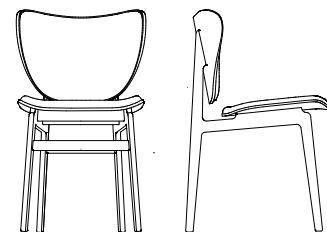

Elephant Dining

Kristian Sofus Hansen & Tommy Hyldahl

Variation	Cost EUR RRP EUR
Elephant Dining Chair w/o upholstery	231
Natural, Dark Stained, Black, Smoked	499
Wool	300
Coal Grey, Light Grey, Fawn, Forest Green, Navy Blue	649
Velvet	300
Midnight Blue, Rosewood, Taupe, Olive	649
Premium Leather	346
Black	749
Vintage Leather	392
Anthracite, Dark Brown, Rust, Camel, Cognac	849
Noir Leather	392
Black, Cognac, Mineral	849
Kvadrat Group 1	346
Remix, Melange Nap, Rewool	749
Kvadrat Group 2	369
Hallingdal, Foss, Twill Weave, Steelcut Trio, Canvas, Harald	799
Kvadrat Group 3	392
Vidar, Divina Melange, Divina MD	849
Glides (set of 4)	4
Felt, Plastic	9

COM/COL available on request

DIMENSIONS

W 47 / D 53 / H 80,5 cm
Seating Height: 45,5 cm
Weight: 6,5 kg

MATERIAL

Solid oak frame and seat
of laminated oak veneer.

FRAME VARIATIONS

Natural
Dark Stained
Black
Smoked

COUNTRY OF ORIGIN

EU