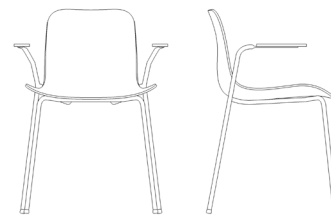

Langue Stack Armrest

Rune Krøjgaard & Knut Bendik Humlevik

Variation	Cost EUR RRP EUR
Plastic Off White, Flint Grey, Gargoyle Brown, Army Green, Burgundy, Anthracite Black	115 249
Velvet Midnight Blue, Rosewood, Taupe, Olive	184 399
Premium Leather Black	254 549
Vintage Leather Anthracite, Dark Brown, Rust, Camel, Cognac	300 649
Noir Leather Black, Cognac, Mineral	300 649
Kvadrat Group 1 Remix, Rewool, Melange Nap	208 449
Kvadrat Group 2 Hallingdal, Foss, Twill Weave, Steelcut Trio, Canvas, Harald	254 549
Kvadrat Group 3 Vidar, Divina Melange, Divina MD	277 599

COM/COL available on request

DIMENSIONS

W 50 / D 51 / H 78 cm
Seating Height: 46 cm

FRAME

Aluminium base, glass reinforced Polypropylene (techno-
Fin PP GF 30 I D II natur(86564)). Oak armrest

FRAME VARIATIONS

Base: Black
Armrest: Natural, Dark
Stained, Black, Smoked

COUNTRY OF ORIGIN

EU