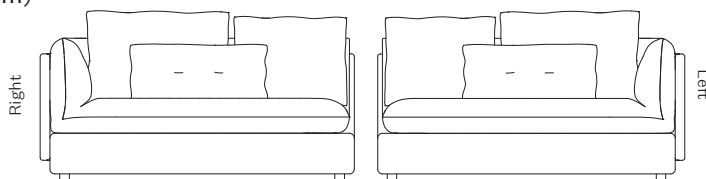

Macchiato Sofa (Right- & Left Arm)

Rune Krøjgaard & Knut Bendik Humlevik

Variation	Cost EUR RRP EUR
Velvet Midnight Blue, Rosewood, Taupe, Olive	1.788 3.869
Kiss** Light Grey, Grey, Blue, Ecru, Stone	1.839 3.979
Remix	2.246 4.859
Hallingdal	2.722 5.889

COM/COL available on request

L 160 / D 100 / H 70 cm

Frame of 100% Chipboard Beech,

COUNTRY OF ORIGIN

**Product is not suitable for use in the UK

Seating Height: 35 cm

Foam and feathers/down.

EU