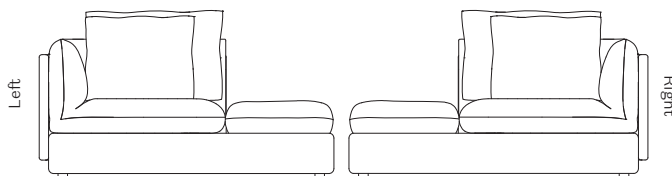

Macchiato (Right- & Left Chaise Longue)

Rune Krøjgaard & Knut Bendik Humlevik

Variation	Cost EUR RRP EUR
Velvet Midnight Blue, Rosewood, Taupe, Olive	1.636 3.539
Kiss** Light Grey, Grey, Blue, Ecru, Stone	1.682 3.639
Remix	2.019 4.369
Hallingdal	2.426 5.249

COM/COL available on request

L 160 / D 100 / H 70 cm

Frame of 100% Chipboard Beech,

COUNTRY OF ORIGIN

**Product is not suitable for use in the UK

Seating Height: 35 cm

Foam and feathers/down.

EU