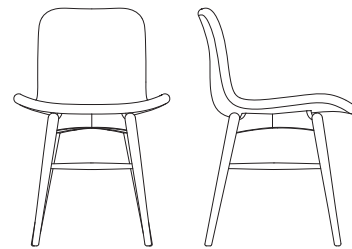

Langue Original Soft & Deco

Rune Krøjgaard & Knut Bendik Humlevik

Variation	Cost EUR RRP EUR
Velvet Midnight Blue, Rosewood, Taupe, Olive	231 499
Premium Leather Black	277 599
Vintage Leather Anthracite, Dark Brown, Rust, Camel, Cognac	346 749
Noir Leather Black, Cognac, Mineral	346 749
Kvadrat Group 1 Remix, Melange Nap, Rewool	254 549
Kvadrat Group 2 Hallingdal, Foss, Twill Weave, Steelcut Trio, Canvas, Harald	277 599
Kvadrat Group 3 Vidar, Divina Melange, Divina MD, Divina MD	300 649
Glides (set of 4) Felt, Plastic	4 9

COM/COL available on request

DIMENSIONS

W 50 / D 51 / H 78 cm
Seating Height: 47 cm

FRAME

Base 100% beech wood, shell Polypropylene with
30% glass (technoFin PP GF 30 I D II natur(86564)).

FRAME VARIATIONS

Natural
Black
Dark Stained
Smoked

CERTIFICATE

L2: EN 1022:2005
EN 16139:2013

COUNTRY OF ORIGIN

EU