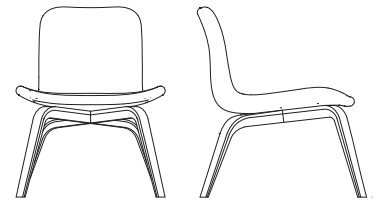

Goose Lounge

Kristian Sofus Hansen & Tommy Hyldahl

Variation	Cost EUR RRP EUR
Velvet Midnight Blue, Rosewood, Taupe, Olive	184 399
Sheepskin Off White, Graphite, Espresso	600 1.299
Premium Leather Black	277 599
Vintage Leather Anthracite, Dark Brown, Rust, Camel, Cognac	346 749
Noir Leather Black, Cognac, Mineral	346 749
Kvadrat Group 1 Remix, Rewool, Melange Nap	231 499
Kvadrat Group 2 Hallingdal, Foss, Twill Weave, Steelcut Trio, Canvas, Harald	254 549
Kvadrat Group 3 Vidar, Divina Melange, Divina MD	277 599

COM/COL available on request

DIMENSIONS

W 52 / D 58 / H 66 cm
Seating Height: 37 cm

FRAME

Base of oak veneer,
shell Polypropylene with 30% glass
(technoFin PP GF 30 I D 11 natur(86564)).

FRAME VARIATIONS

Natural
Dark Stained
Smoked
Black

COUNTRY OF ORIGIN

EU