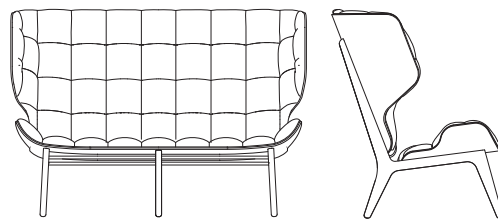

Mammoth Sofa

Rune Krøjgaard & Knut Bendik Humlevik

Variation	Cost EUR RRP EUR
Canvas** Washed Beige, Washed Green, Washed Black	1.386 2.999
Wool Coal Grey, Light Grey, Fawn, Forest Green, Navy Blue	1.386 2.999
Velvet Midnight Blue, Rosewood, Taupe, Olive	1.479 3.199
Vintage Leather Anthracite, Dark Brown, Rust, Camel, Cognac	2.079 4.499
Noir Leather Black, Cognac, Mineral	2.079 4.499
Kvadrat Group 1 Remix, Rewool, Melange Nap	1.617 3.499
Kvadrat Group 2 Hallingdal, Foss, Twill Weave, Steelcut Trio, Canvas, Harald	1.756 3.799
Kvadrat Group 3 Vidar, Divina Melange, Divina MD	2.079 4.499
Kvadrat Group 4 Byram	2.310 4.990

COM/COL available on request

**Product is not suitable for use in the UK and US

DIMENSIONS

W 151 / D 87 / H 104 cm
Seating Height: 35,5 cm

FRAME

Solid oak frame, seat and back
of laminated oak veneer.

FRAME VARIATIONS

Natural
Dark Stained
Black
Smoked

COUNTRY OF ORIGIN

EU