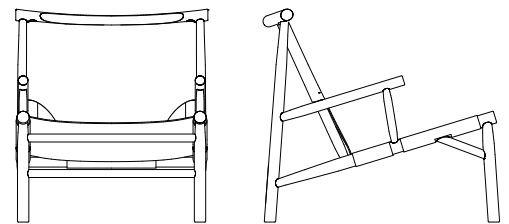

Samurai Chair

Kristian Sofus Hansen & Tommy Hyldahl

Variation	Cost EUR RRP EUR
Harness Leather Nature, Cognac	924 1.999

DIMENSIONS

W 66 / D 83 / H 75 cm
Seating Height: 37 cm
Weight: 8,3 kg

MATERIAL

Natural oak frame, seat and
back upholstered in leather.

VARIATIONS

Nature, Cognac

COUNTRY OF ORIGIN

EU