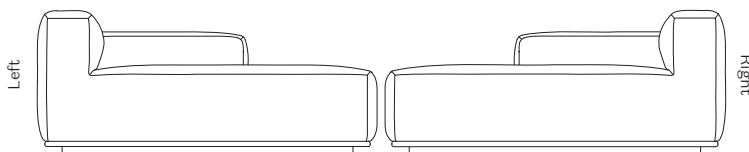

Madonna (Right - & Left Chaise Longue)

Rune Krøjgaard & Knut Bendik Humlevik

Variation	Cost EUR RRP EUR
Canvas Washed Beige, Washed Green, Washed Black	559 1.209
Velvet Midnight Blue, Rosewood, Taupe, Olive	573 1.239
Medley	684 1.479
Remix	878 1.899
Hallingdal	1.173 2.539

COM/COL available on request

L 105 / D 105 / H 67 cm

Particleboard Constuction, CMHR

COUNTRY OF ORIGIN

**Product is not suitable for use in the UK

Seating Height: 37 cm

Multi-density foam with Dacron wrap, Foam,
Memory Foam and feathers/down.

EU

Madonna (Center)

Rune Krøjgaard & Knut Bendik Humlevik

Variation	Cost EUR RRP EUR
Canvas** Washed Beige, Washed Green, Washed Black	379 819
Velvet Midnight Blue, Rosewood, Taupe, Olive	388 839
Medley	462 999
Remix	582 1.259
Hallingdal	771 1.669

COM/COL available on request

L 80 / D 105 / H 67 cm

Particleboard Constuction, CMHR

COUNTRY OF ORIGIN

**Product is not suitable for use in the UK

Seating Height: 37 cm

Multi-density foam with Dacron wrap, Foam,
Memory Foam and feathers/down

EU

RRP prices include VAT and are Ex works (EXW). Cost price excludes VAT. All prices are subject to alteration. Prices are valid from 01.02.2020