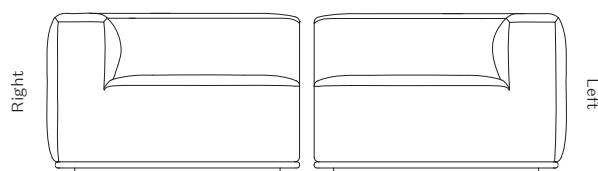

Madonna (Right- & Left Corner)

Rune Krøjgaard & Knut Bendik Humlevik

Variation	Cost EUR RRP EUR
Canvas** Washed Beige, Washed Green, Washed Black	489 1.059
Velvet Midnight Blue, Rosewood, Taupe, Olive	499 1.079
Medley	605 1.309
Remix	799 1.729
Hallingdal	1.090 2.359

COM/COL available on request

L 105 / D 105 / H 67 cm

Particleboard Constuction, CMHR

COUNTRY OF ORIGIN

**Product is not suitable for use in the UK

Seating Height: 37 cm

Multi-density foam with Dacron wrap, Foam,

EU

Memory Foam and feathers/down.