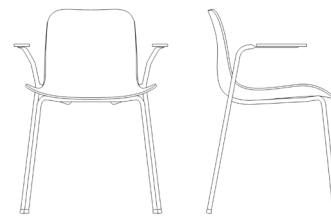

Langue Stack Armrest Soft & Deco

Rune Krøjgaard & Knut Bendik Humlevik

Variation	Cost EUR RRP EUR
Velvet Midnight Blue, Rosewood, Taupe, Olive	208 449
Premium Leather Black	277 599
Vintage Leather Anthracite, Dark Brown, Rust, Camel, Cognac	323 699
Noir Leather Black, Cognac, Mineral	323 699
Kvadrat Group 1 Remix, Rewool, Melange Nap	231 499
Kvadrat Group 2 Hallingdal, Foss, Twill Weave, Steelcut Trio, Canvas, Harald	277 599
Kvadrat Group 3 Vidar, Divina Melange, Divina MD	300 649

COM/COL available on request

DIMENSIONS

W 50 / D 51 / H 78 cm
Seating Height: 46 cm

FRAME

Aluminium base, glass reinforced Polypropylene (techno-
Fin PP GF 30 I D II natur(86564)). Oak armrest

FRAME VARIATIONS

Base: Black
Armrest: Natural, Dark
Stained, Black, Smoked

COUNTRY OF ORIGIN

EU