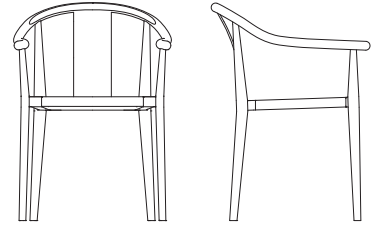

Shanghai Dining

Rune Krøjgaard & Knut Bendik Humlevik

Variation	Cost EUR RRP EUR
Papercord Natural, Black	369 799
Vintage Leather Anthracite, Dark Brown, Rust, Camel, Cognac	369 799
Noir Leather Black, Cognac, Mineral	369 799
French Rattan Natural	369 799
Glides (set of 4) Felt, Plastic	4 9

COM/COL available on request

DIMENSIONS

W 58,5 / D 57,5 / H 79,5 cm
Seating Height: 45 cm
Armrest Height: 65 cm

FRAME

Frame is 100% Ash. The seat is handwoven papercord or upholstered with leather.

FRAME VARIATIONS

Natural
Black
Smoked

CERTIFICATE

LI: EN 1022:2005
EN 16139:2013

COUNTRY OF ORIGIN

EU