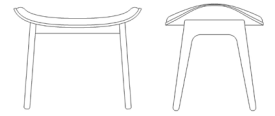

Elephant Stool

Kristian Sofus Hansen & Tommy Hyldahl

Variation	Cost EUR RRP EUR
Elephant Stool w/o upholstery Nature, Dark Stained, Smoked, Black Oak	184 399
Wool Coal Grey, Light Grey, Fawn, Forest Green, Navy Blue	231 499
Velvet Midnight Blue, Rosewood, Taupe, Olive	231 499
Vintage Leather Anthracite, Dark Brown, Rust, Camel, Cognac	277 599
Noir Leather Black, Cognac, Mineral	277 599
Sheepskin Off White, Graphite, Espresso	300 649
Kvadrat Group 1 Remix, Rewool, Melange Nap	231 499
Kvadrat Group 2 Hallingdal, Foss, Twill Weave, Steelcut Trio, Canvas, Harald	254 549
Kvadrat Group 3 Vidar, Divina Melange, Divina MD	277 599
Kvadrat Group 4 Byram	323 699

COM/COL available on request

DIMENSIONS

W 55 / D 39 / H 39 cm
Seating Height: 39 cm

FRAME

Solid oak frame, seat
of laminated oak veneer.

FRAME VARIATIONS

Natural
Black
Dark Stained
Smoked

COUNTRY OF ORIGIN

EU