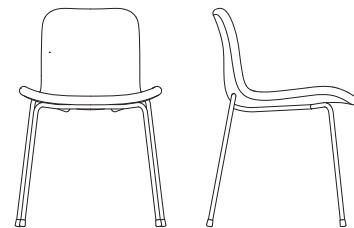

Langue Stack Soft & Deco

Rune Krøjgaard & Knut Bendik Humlevik

Variation	Cost EUR RRP EUR
Black, Velvet Midnight Blue, Rosewood, Taupe, Olive	184 399
Brass, Velvet	208 449
Black, Premium Leather Black	254 549
Brass, Premium Leather	277 599
Black, Vintage Leather Anthracite, Dark Brown, Rust, Camel, Cognac	300 649
Brass, Vintage Leather	323 699
Black, Noir Leather Black, Cognac, Mineral	300 649
Brass, Noir Leather	323 699
Black, Kvadrat Group 1 Remix, Rewool, Melange Nap	208 449
Brass, Kvadrat Group 1	231 499
Black, Kvadrat Group 2 Hallingdal, Foss, Twill Weave, Steelcut Trio, Canvas, Harald	254 549
Brass, Kvadrat Group 2	277 599
Black, Kvadrat Group 3 Vidar, Divina Melange, Divina MD	277 599
Brass, Kvadrat Group 3	300 649

COM/COL available on request

DIMENSIONS

W 50,5 / D 51,5 / H 78,5 cm
Seating Height: 47 cm

FRAME

Base 100% aluminium, shell Polypropylene with 30%
glass (technoFin PP GF 30 I D II natur(86564)).

FRAME VARIATIONS

Black
Brass

COUNTRY OF ORIGIN

EU