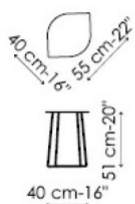

## Leaf

Dondoli e Pocci

Available in three different heights and with top in metal sheet or perforated with a decorative pattern.

- mat white painted metal
- mat black painted metal
- mat anthracite grey painted metal
- mat dove grey painted metal
- mat red painted metal
- mat powder pink painted metal
- mat lead painted metal
- mat bronze painted metal
- mat copper metal finish
- mat brass metal finish

The top can be in metal sheet or perforated metal sheet.

Leaf high

Leaf medium

Leaf low