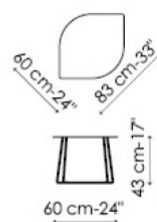

## Leaf

Dondoli e Pocci

Available in three different heights and with top in metal sheet or perforated with a decorative pattern.

- mat white painted metal
- mat black painted metal
- mat anthracite grey painted metal
- mat dove grey painted metal
- mat red painted metal
- mat powder pink painted metal
- mat lead painted metal
- mat bronze painted metal
- mat copper metal finish
- mat brass metal finish

The top can be in metal sheet or perforated metal sheet.

Leaf high

Leaf medium

Leaf low