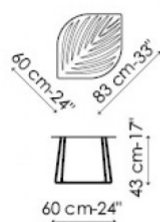

## Leaf

Dondoli e Pocci

Available in three different heights and with top in metal sheet or perforated with a decorative pattern.

- mat white painted metal
- mat black painted metal
- mat anthracite grey painted metal
- mat dove grey painted metal
- mat red painted metal
- mat powder pink painted metal
- mat lead painted metal
- mat bronze painted metal
- mat copper metal finish
- mat brass metal finish

The top can be in metal sheet or perforated metal sheet.

Leaf high

Leaf medium

Leaf low