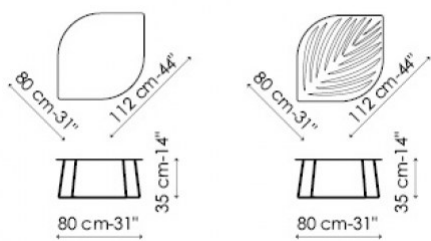

## Leaf

Dondoli e Pocci

Available in three different heights and with top in metal sheet or perforated with a decorative pattern.

- mat white painted metal
- mat black painted metal
- mat anthracite grey painted metal
- mat dove grey painted metal
- mat red painted metal
- mat powder pink painted metal
- mat lead painted metal
- mat bronze painted metal
- mat copper metal finish
- mat brass metal finish

The top can be in metal sheet or perforated metal sheet.

Leaf high

Leaf medium

Leaf low