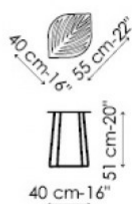

## Leaf

Dondoli e Pocci

Available in three different heights and with top in metal sheet or perforated with a decorative pattern.

- mat white painted metal
- mat black painted metal
- mat anthracite grey painted metal
- mat dove grey painted metal
- mat red painted metal
- mat powder pink painted metal
- mat lead painted metal
- mat bronze painted metal
- mat copper metal finish
- mat brass metal finish

The top can be in metal sheet or perforated metal sheet.

Leaf high

Leaf medium

Leaf low