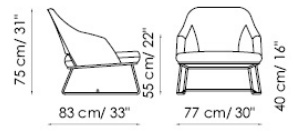

Blazer bassa