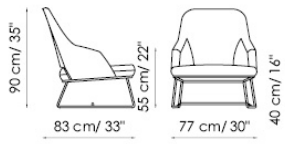

Blazer alta