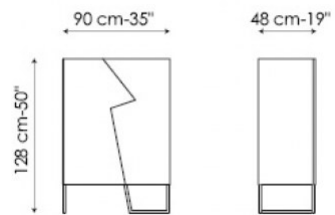

Doppler k sideboard high