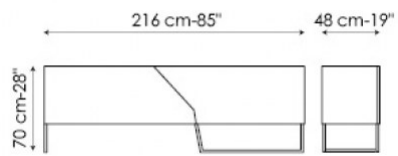

mat copper finished metal
mat brass finished metal

Doppler k sideboard low