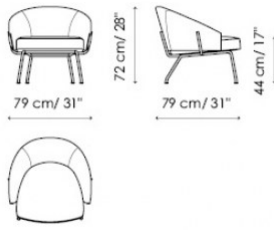

Bahia armchair