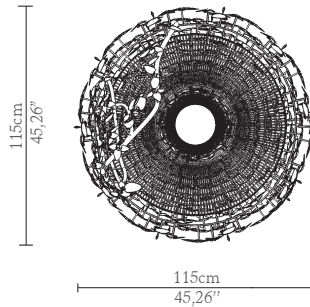

## DIMENSIONS

Cord Height: Adjustable with  
200cm | 78,74"

Height: 244cm | 96,1"  
Diameter: 115cm | 45,26"

## WEIGHT

Aprox: 120kg | 264,55lbs

## PACKAGING

Volume: 3,4m<sup>3</sup> | 120,1 ft<sup>3</sup>  
Weight: 155kg | 341,72lbs