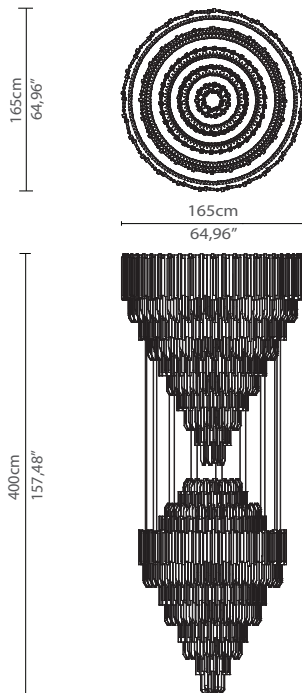

CABINETS & BOOKCASES

EMPIRE XL | chandelier

DIMENSIONS

Height: 400cm | 157,48"

Length: 165cm | 64,96"

Depth: 165cm | 64,96"

MATERIALS

Body: Brass & Crystal Glass

STANDARD FINISHES

Body: Gold plated

WEIGHT

Aprox: 300kg | 661,4lbs

BULBS

132x g9 Halogen Bulbs (40W max)*USA not included

Voltage: 220-240V

PACKAGING

Volume: 4,6m³ | 162,44ft³

Weight: 693Kg | 1527,8lbs