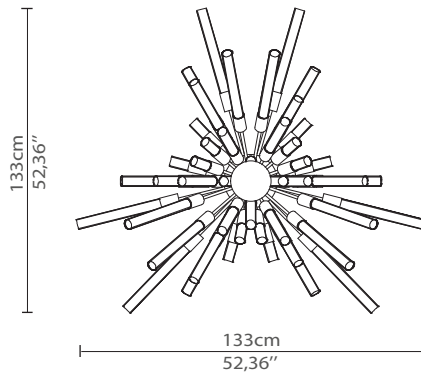

CABINETS & BOOKCASES

WATERFALL SPUTNIK | plafond

DIMENSIONS

Height: 68cm | 26,77"
Diameter: 133cm | 52,36"

MATERIALS

Body: Brass & Crystal Glass

STANDARD FINISHES

Body: Gold plated

WEIGHT

Aprox: 35kg | 77,16lbs

BULBS

48x g9 Halogen Bulbs (40W max)*USA not included
Voltage: 220-240V

PACKAGING

Volume: 1,57m³ | 55,44ft³
Weight: 45kg | 99,21lbs