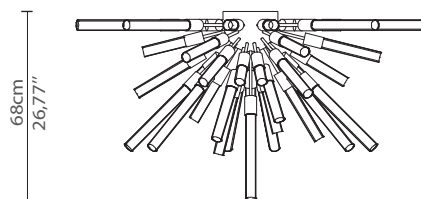

CABINETS & BOOKCASES

WATERFALL SPUTNIK | plafond

DIMENSIONS

Height: 68cm | 26,77"
Diameter: 133cm | 52,36"

MATERIALS

Body: Brass & Crystal Glass

STANDARD FINISHES

Body: Gold plated

WEIGHT

Aprox: 35kg | 77,16lbs

BULBS

48x g9 Halogen Bulbs (40W max)*USA not included
Voltage: 220-240V

PACKAGING

Volume: 1,57m³ | 55,44ft³
Weight: 45kg | 99,21lbs