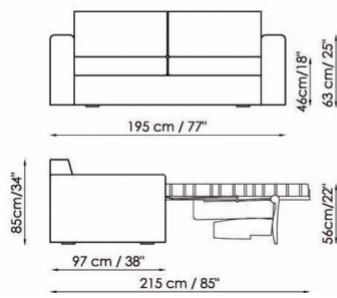

### MECHANISM:

Metal with electro-welded mesh and elastic strips; Fold-out front opening.

Springs mattress h. 15 cm. Mattress size: 140x200 cm / 55"x79" or 160x200 cm / 63"x79"

Divano-letto 195  
Sofa-bed