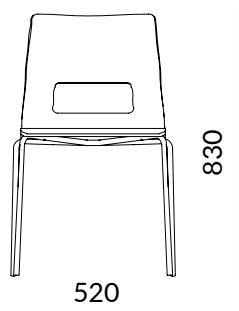

CELSIUS WOODEN CHAIR

COD.OCELSV03

DESCRIPTION

Chair with wood shell, tubular 4-leg chrome frame

NOTE

Optional: Chrome frame with chrome integral arms, stackable up to 4 chairs

SPECIFICATIONS

STRUCTURE

Shell in natural beech plywood 10mm, lacquered in white, anthracite, red and ochre

LEGS / FRAME / BASE

Tubular 4-leg chrome frame 16mm

SIZE

chair
L 520 H 830 D 510

seat
L 450 H 440 D 370

backrest
L 420 H 390

WEIGHT

Net weight a chair: 6 Kg
Gross weight a chair: 7 Kg

PACKAGING

2 x box
L 640 H 600 P 1015

VOLUME

M3 box: 0,38

COD.OCELSV03

TECHNICAL
DATASHEET

Dimensions in millimeters