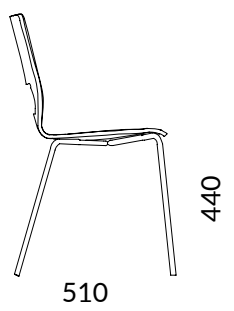

CELSIUS WOODEN CHAIR

COD.OCELSV03

DESCRIPTION

Chair with wood shell, tubular 4-leg chrome frame

NOTE

Optional: Chrome frame with chrome integral arms, stackable up to 4 chairs

SPECIFICATIONS

STRUCTURE

Shell in natural beech plywood 10mm, lacquered in white, anthracite, red and ochre

LEGS / FRAME / BASE

Tubular 4-leg chrome frame 16mm

SIZE

chair
L 520 H 830 D 510

seat
L 450 H 440 D 370

backrest
L 420 H 390

WEIGHT

Net weight a chair: 6 Kg
Gross weight a chair: 7 Kg

PACKAGING

2 x box
L 640 H 600 P 1015

VOLUME

M3 box: 0,38

COD.OCELSV03

TECHNICAL
DATASHEET

Dimensions in millimeters