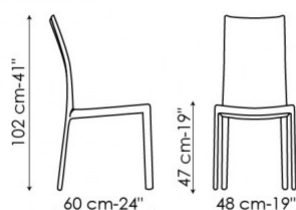

Angel

The Angel chair has a steel frame, shrink-resistant rubber padding and it is upholstered with emery-leather covers with black stitching and edge. Also available with a higher backrest, in the Angelina variant.

UPHOLSTERY:

emery leather*

*black edge and stitching

Angel

Angelina