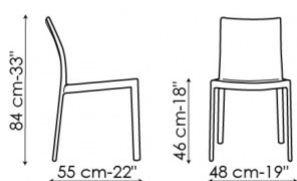

UPHOLSTERY:

emery leather*

*black edge and stitching

Angel