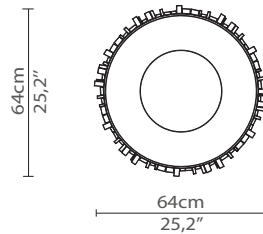

CABINETS & BOOKCASES

EMPIRE | floor

DIMENSIONS

Height: 185cm | 73"

Diameter: 64cm | 25,2"

MATERIALS

Body: Brass & Crystal Glass

STANDARD FINISHES

Body: Gold plated

WEIGHT

Aprox: 50kg | 110lbs

BULBS

12x g9 Halogen Bulbs (40W

max)*USA not included

Voltage: 220-240V

PACKAGING

Volume: 1,07m³ | 37,8ft³

Weight: 55kg | 121,3lbs