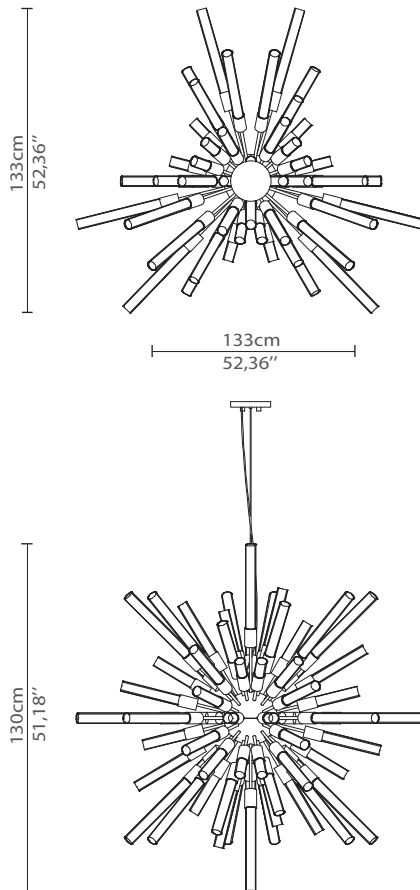

CABINETS & BOOKCASES

WATERFALL SPUTNIK | suspension

DIMENSIONS

Cord Height: Adjustable with 200cm
| 78,74"

Height: 130cm | 51,18"

Diameter: 133cm | 52,36"

MATERIALS

Body: Brass & Crystal Glass

STANDARD FINISHES

Body: Gold plated

WEIGHT

Apróx: 45kg | 99,2lbs

BULBS

96x g9 Halogen Bulbs (40W
max)*USA not included
Voltage: 220-240V

PACKAGING

Volume: 2,86m³ | 100ft³
Weight: 55kg | 121,25lbs