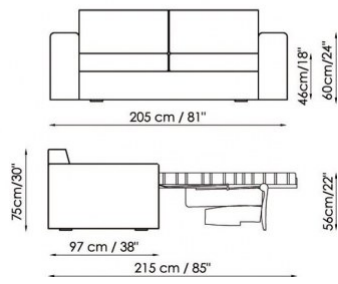

### MECHANISM:

Metal with electro-welded mesh and elastic strips.

Fold-out front opening.

Springs mattress h. 15 cm.

Mattress size: 140x200 cm / 55"x79" or 160x200 cm / 63"x79"

Divano-letto 205  
Sofa-bed

Divano-letto 225  
Sofa-bed